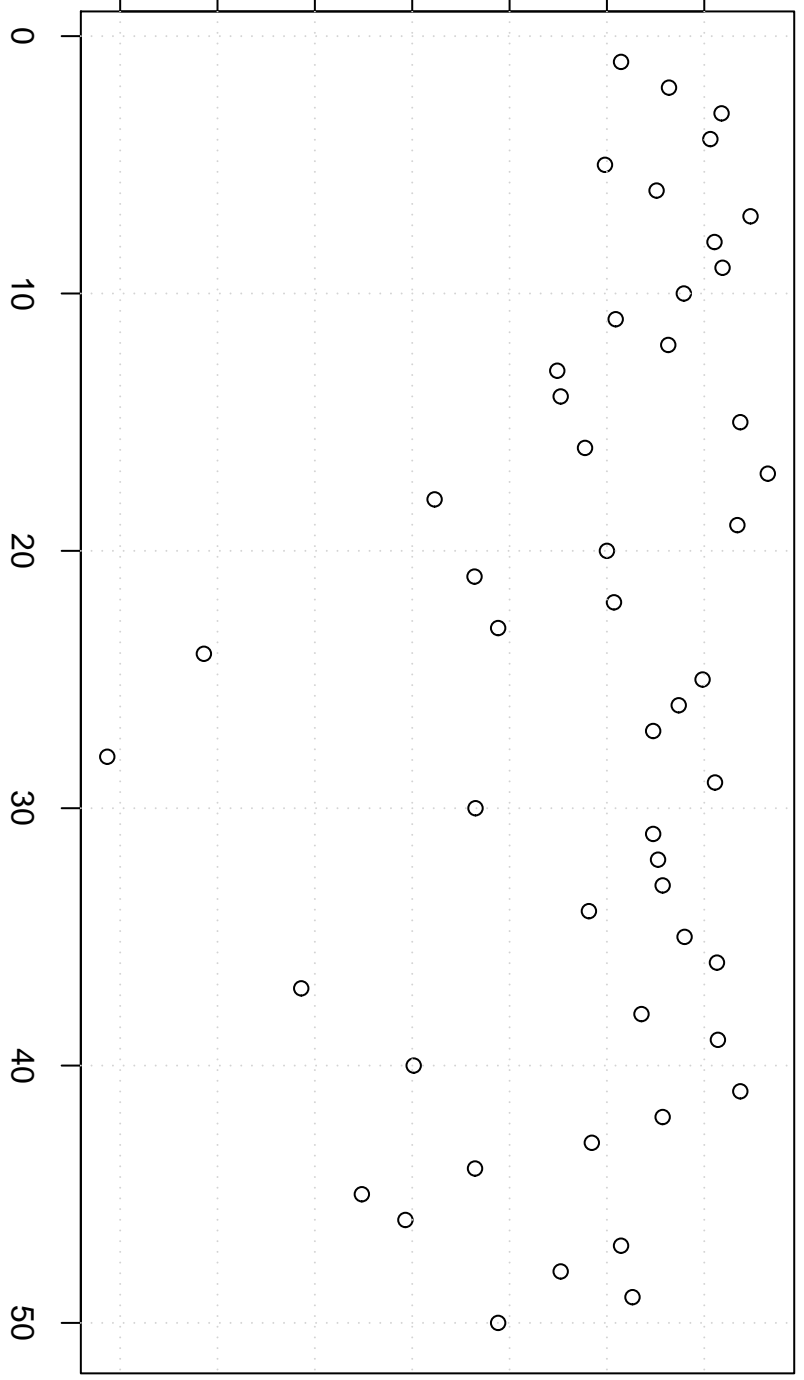

simulated values

320 340 360 380 400 420 440

Simulation of Median

Index