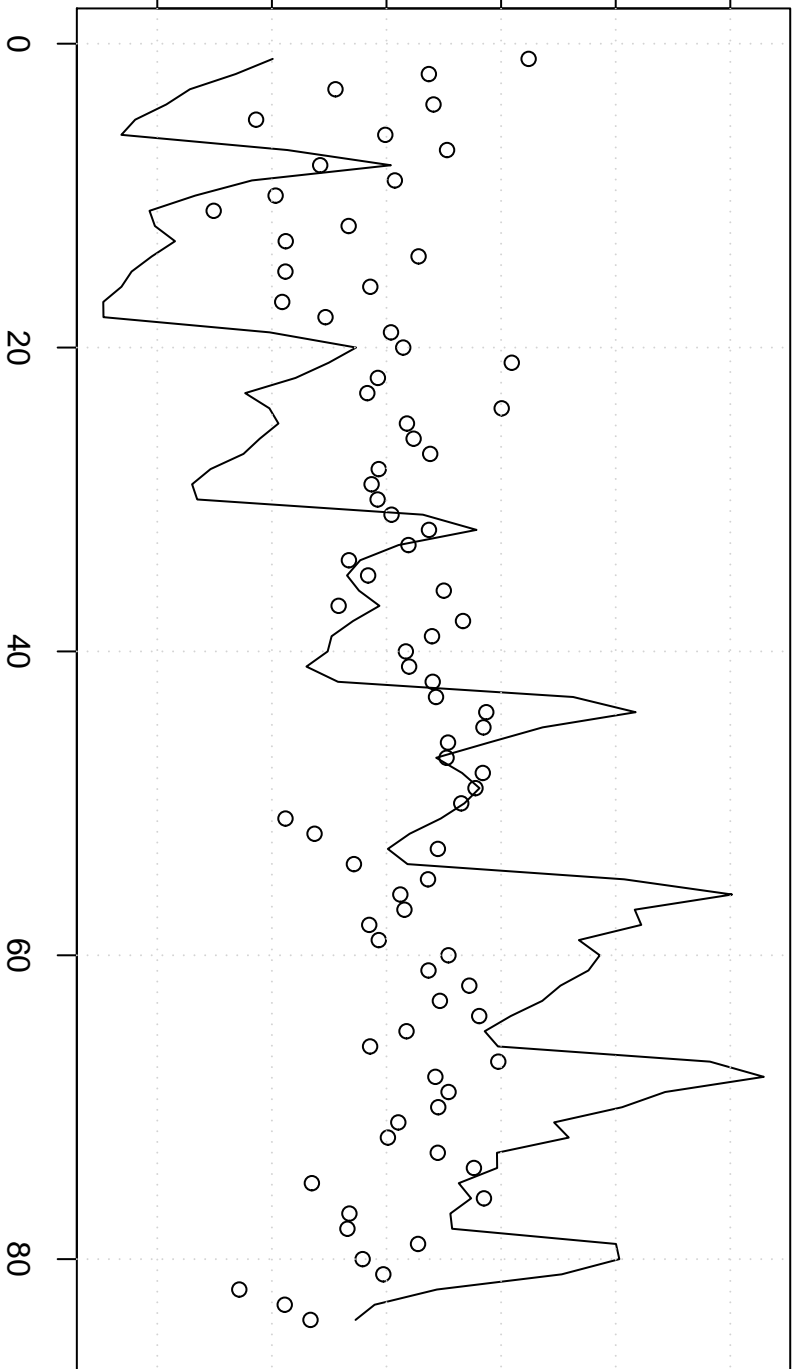

value of Actuals and Interpolation (dots)

160000 200000 240000

time or index

Actuals and Interpolation