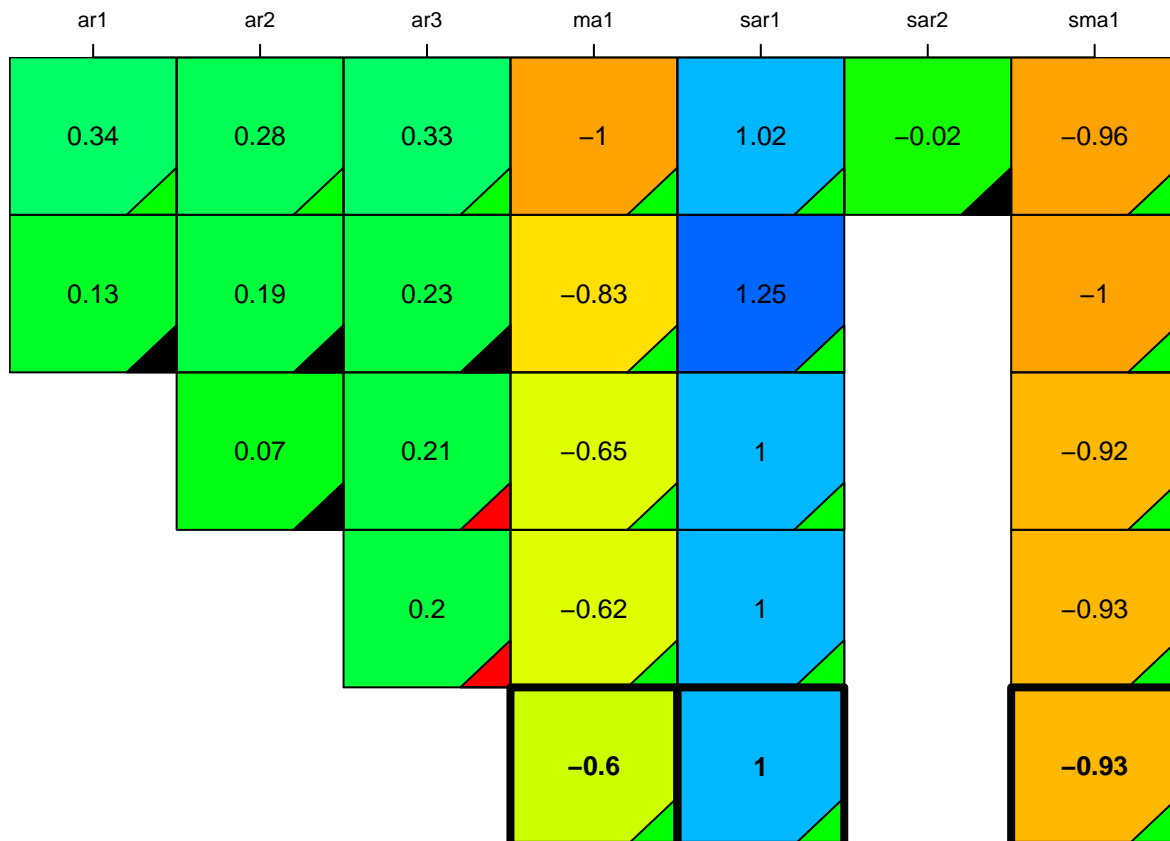

aic

coefficients

p-value