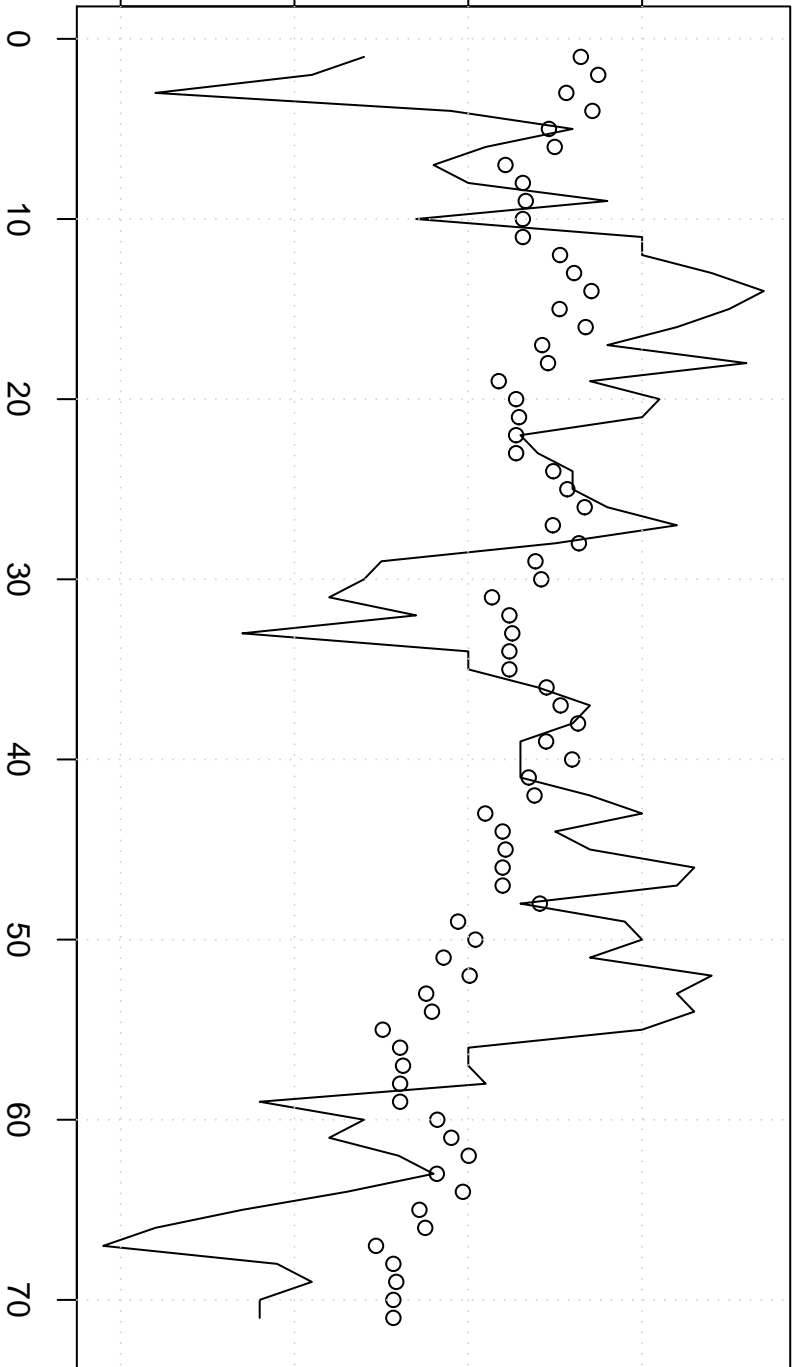

value of Actuals and Interpolation (dots)

99970 99980 99990 100000

Actuals and Interpolation

time or index