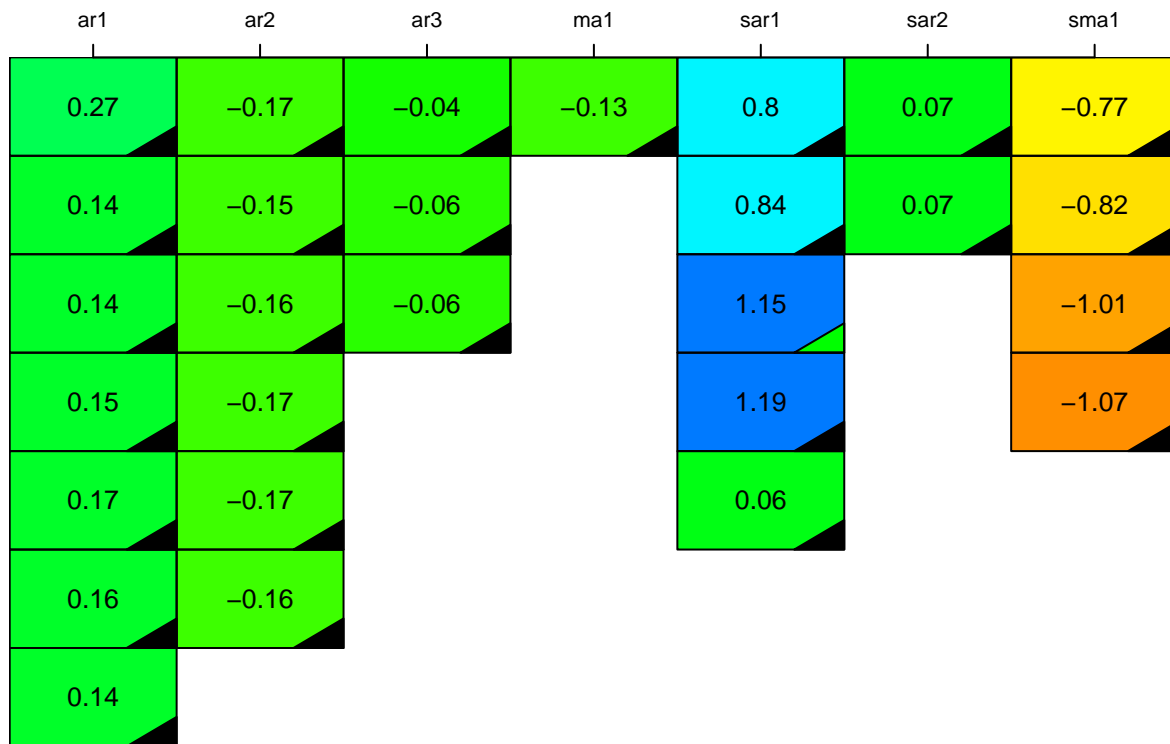

aic

coefficients

p-value