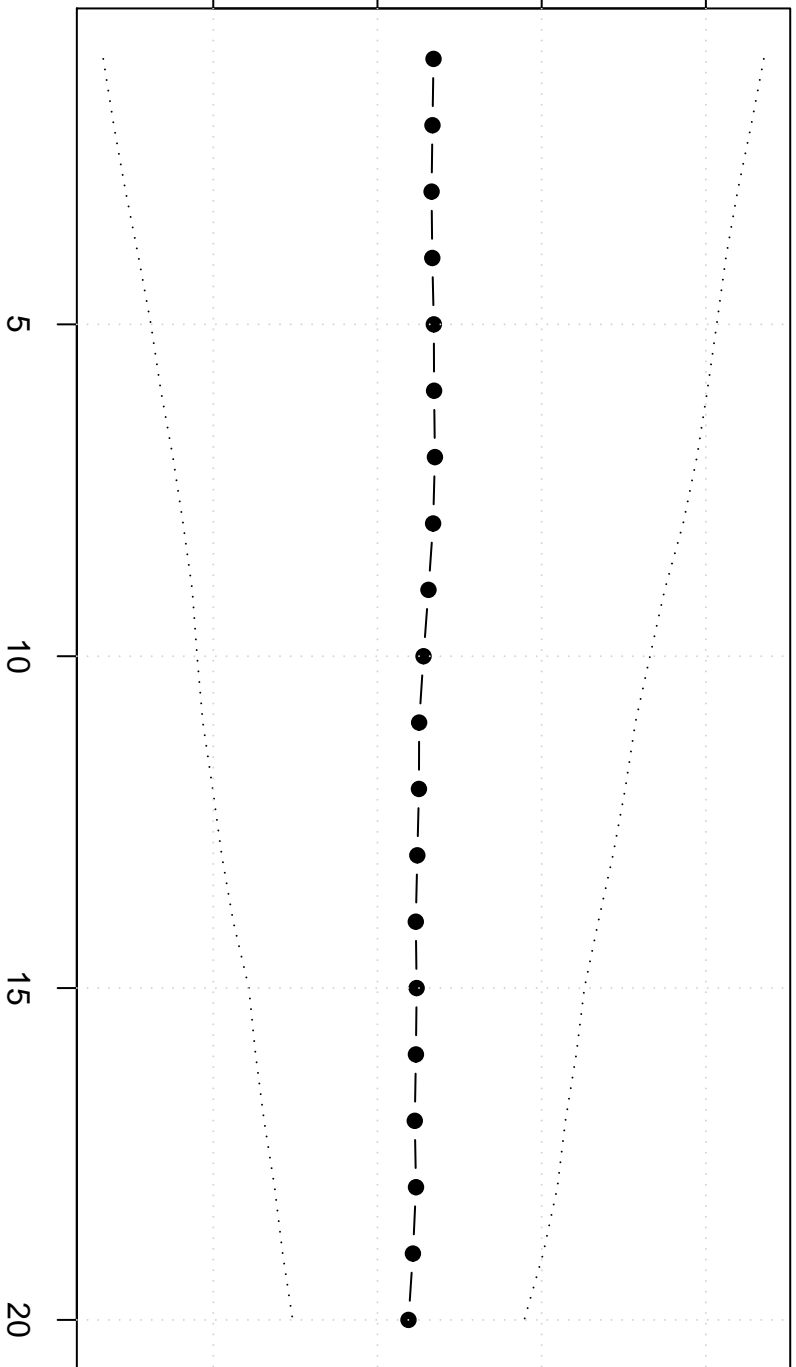

Trimmed Mean(j/n)

390000 400000 410000 420000

Robustness of Central Tendency