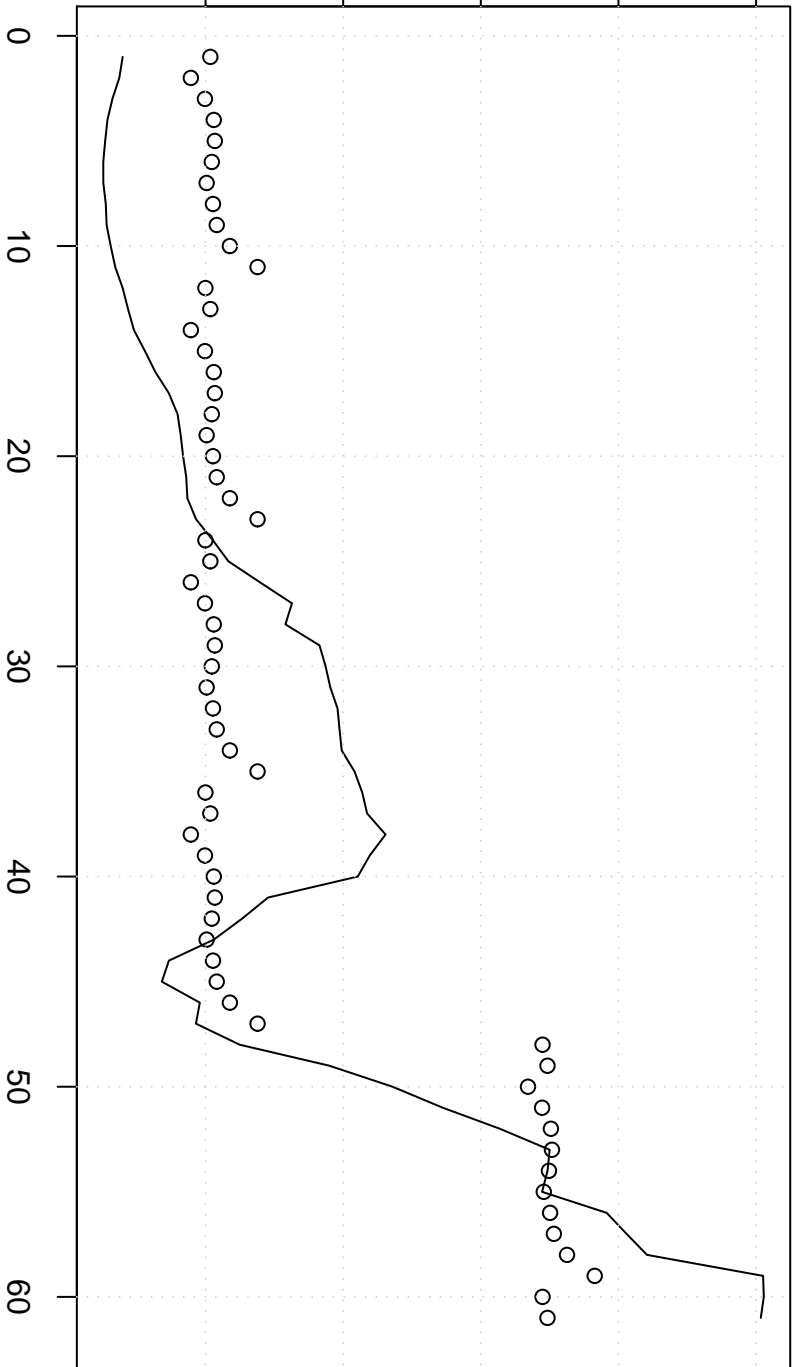

value of Actuals and Interpolation (dots)

140 160 180 200 220

Actuals and Interpolation

time or index