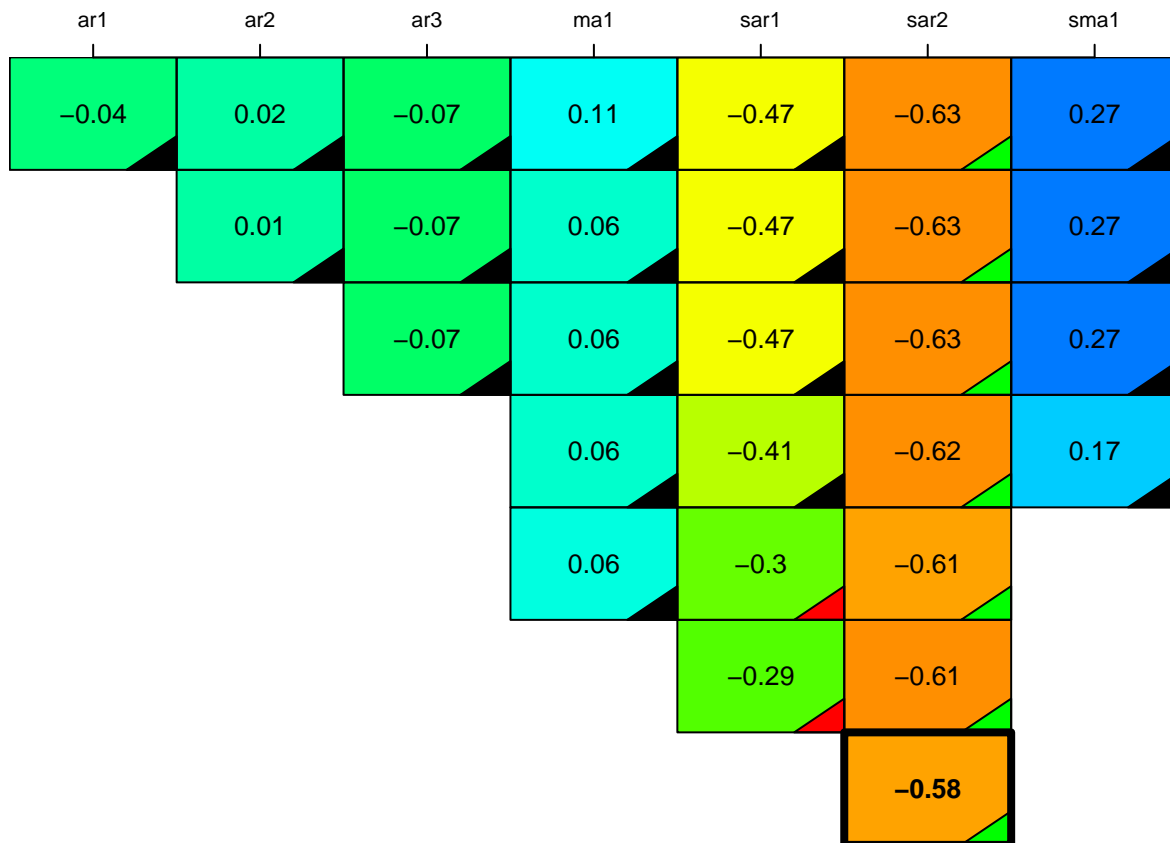

aic

coefficients

p-value