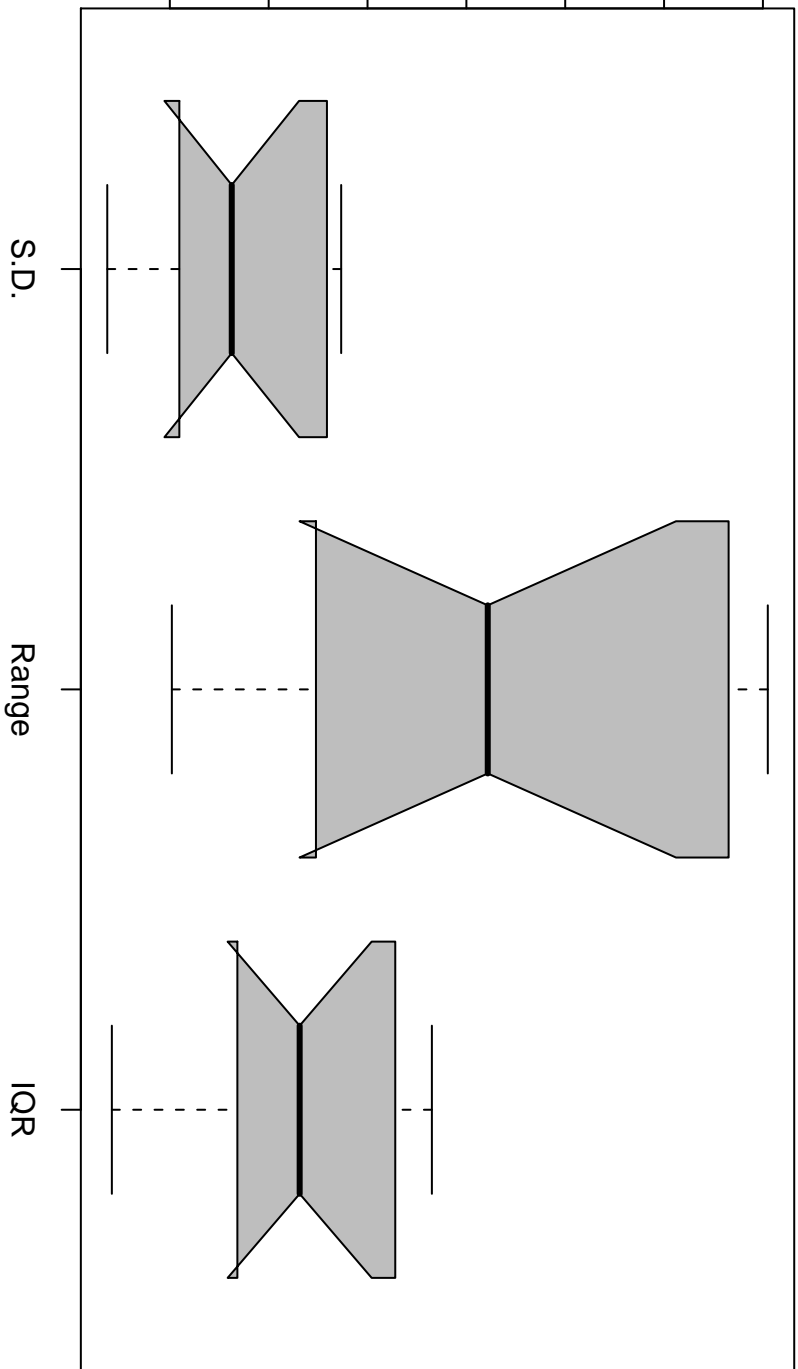

Overall Variability

2000 4000 6000 8000 12000

Notched Box Plots