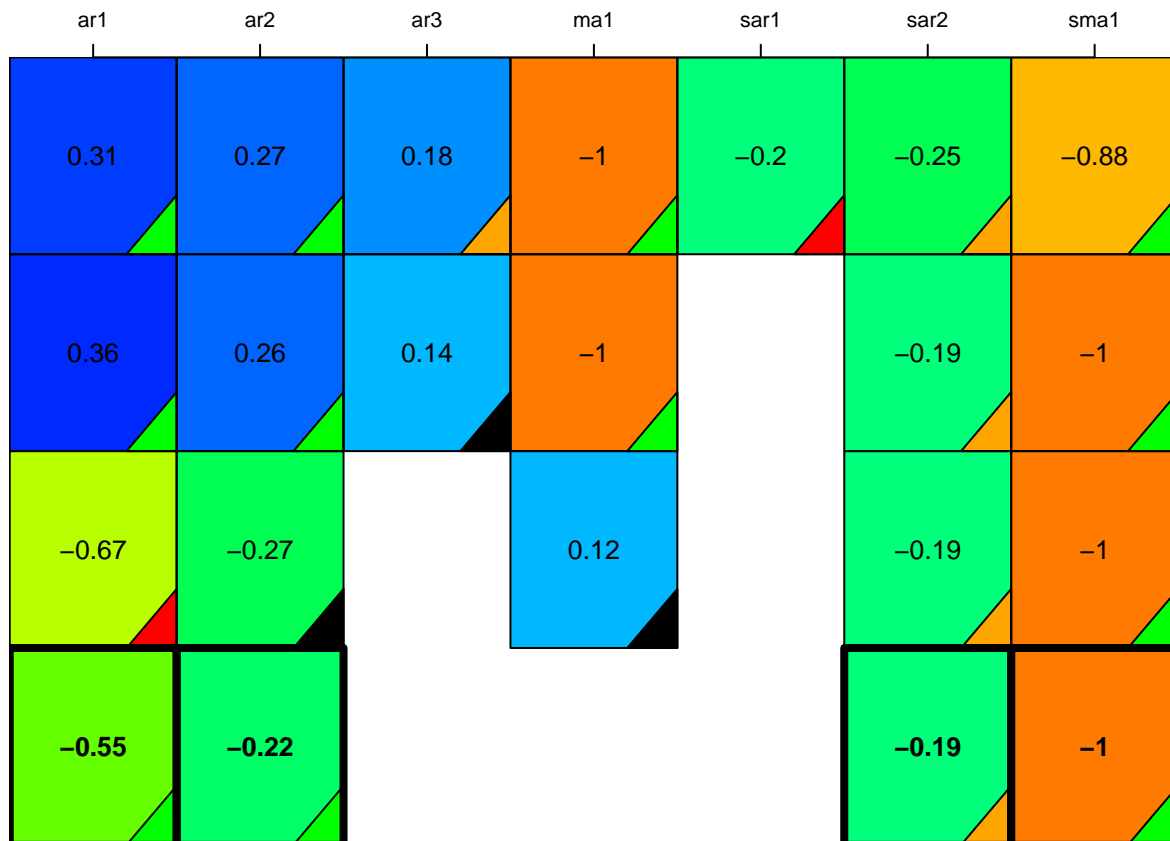

aic

coefficients

p-value