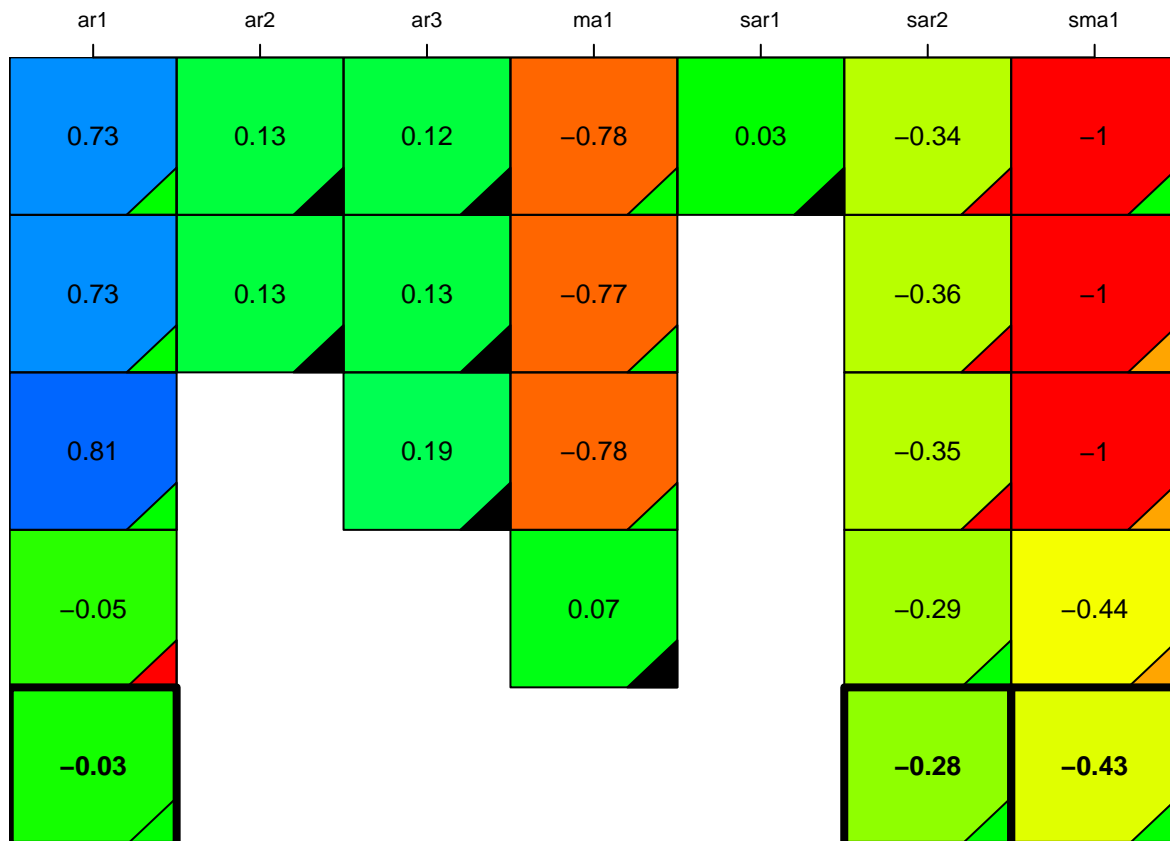

aic

coefficients

p-value