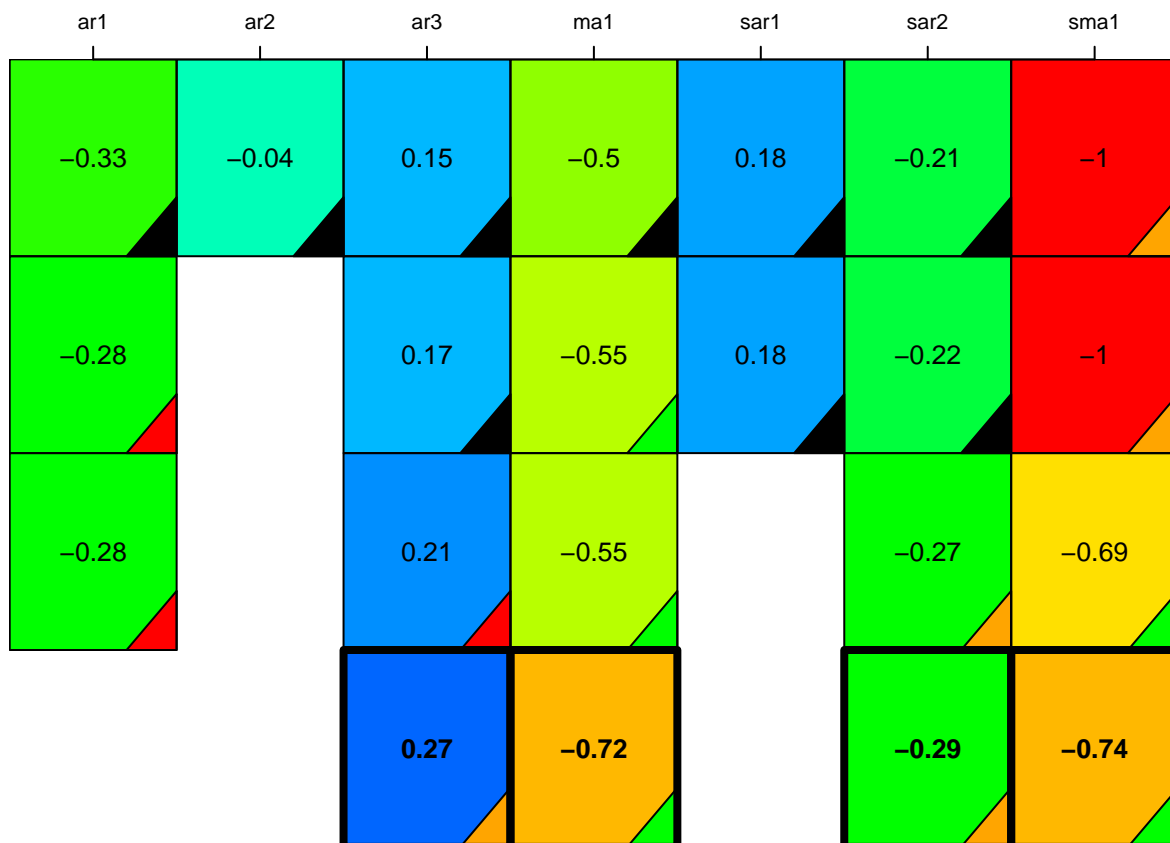

aic

coefficients

p-value