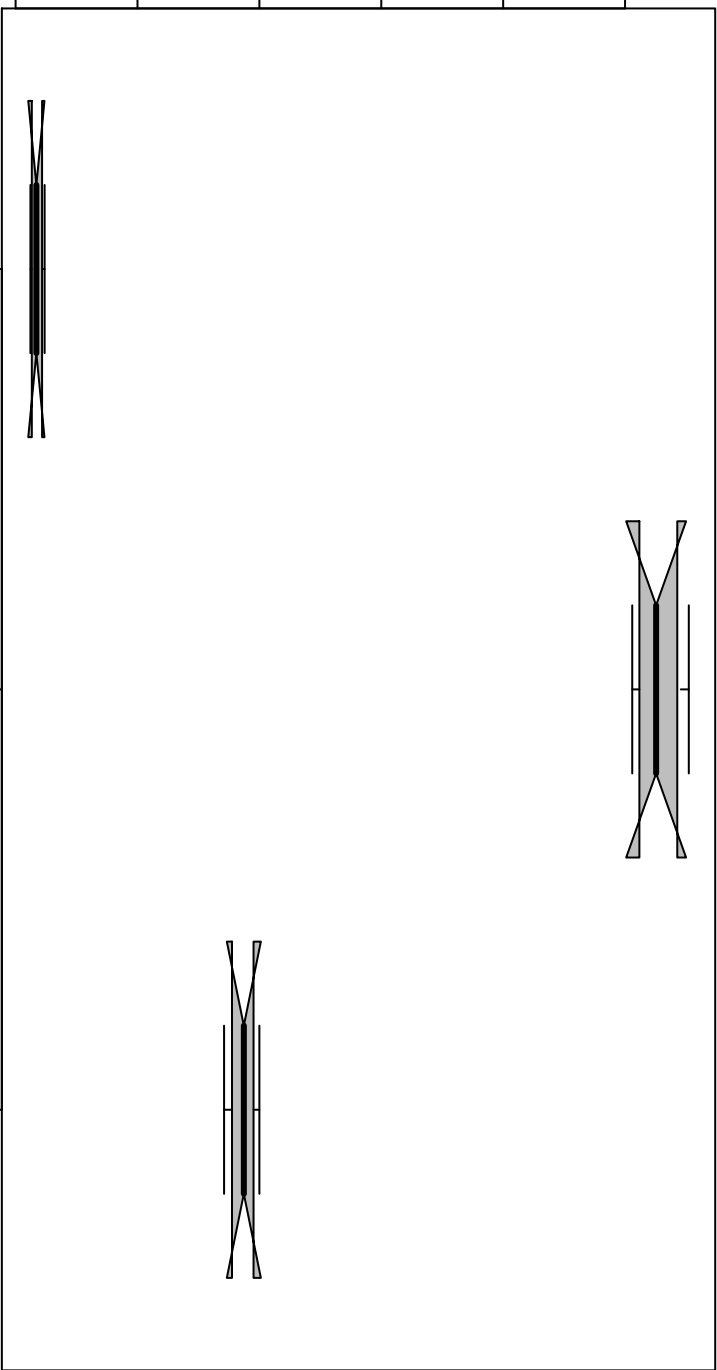

# Overall Variability

200 300 400 500 600 700

S.D.

Range

IQR

**Notched Box Plots**