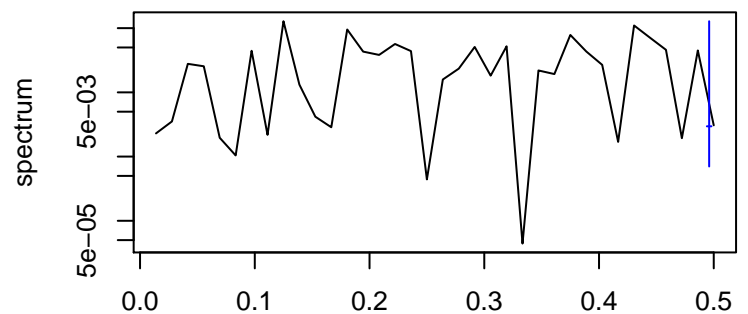

Observed

frequency
bandwidth = 0.00321

Trend

frequency
bandwidth = 0.00401

Seasonal

frequency
bandwidth = 0.00321

Random

frequency
bandwidth = 0.00401