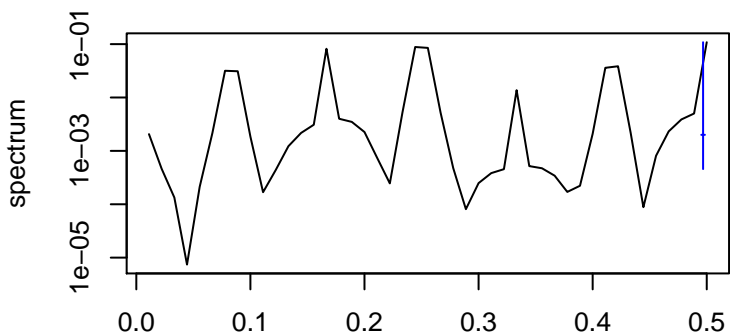

Observed

frequency
bandwidth = 0.00321

Trend

frequency
bandwidth = 0.00401

Seasonal

frequency
bandwidth = 0.00321

Random

frequency
bandwidth = 0.00401