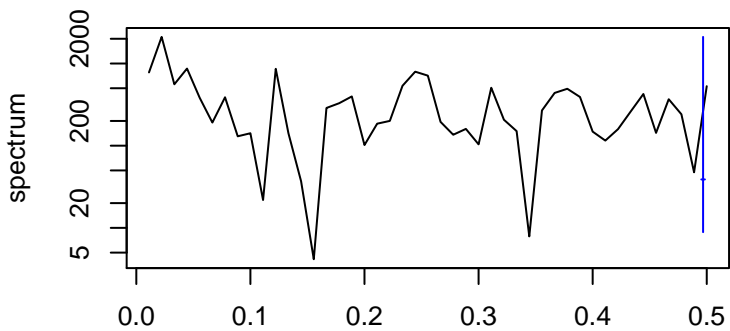

Observed

frequency
bandwidth = 0.00321

Trend

frequency
bandwidth = 0.00401

Seasonal

frequency
bandwidth = 0.00321

Random

frequency
bandwidth = 0.00401