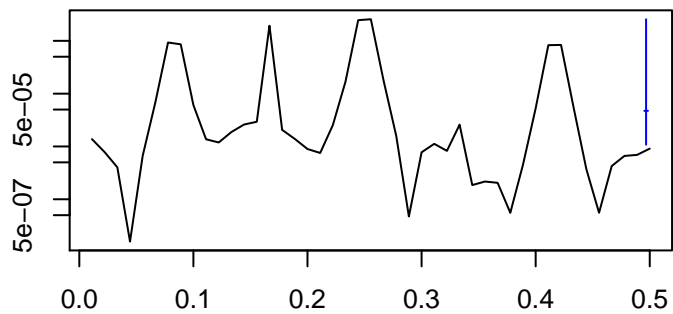

Observed

frequency
bandwidth = 0.00321

Trend

frequency
bandwidth = 0.00385

Seasonal

frequency
bandwidth = 0.00321

Random

frequency
bandwidth = 0.00385