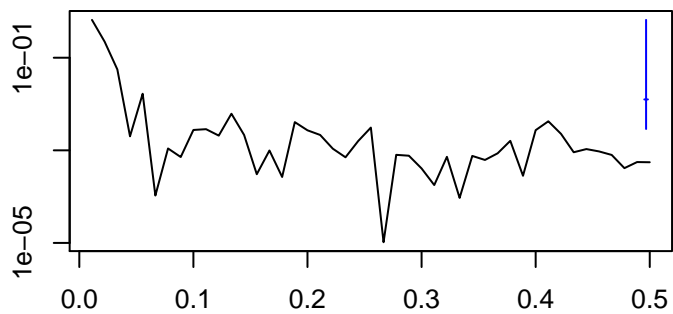

Observed

frequency
bandwidth = 0.00321

Trend

frequency
bandwidth = 0.00385

Seasonal

frequency
bandwidth = 0.00321

Random

frequency
bandwidth = 0.00385