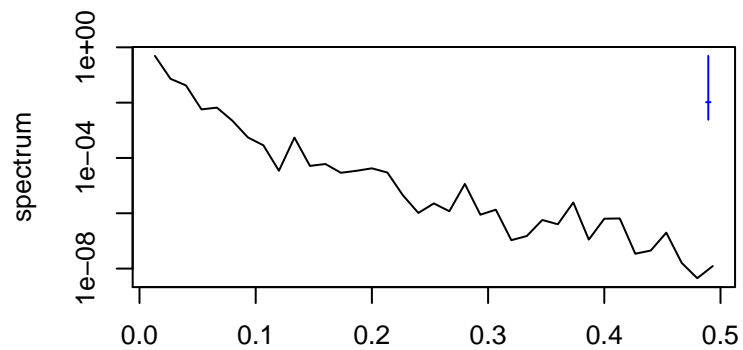

Observed

frequency
bandwidth = 0.00321

Trend

frequency
bandwidth = 0.00385

Seasonal

frequency
bandwidth = 0.00321

Random

frequency
bandwidth = 0.00385