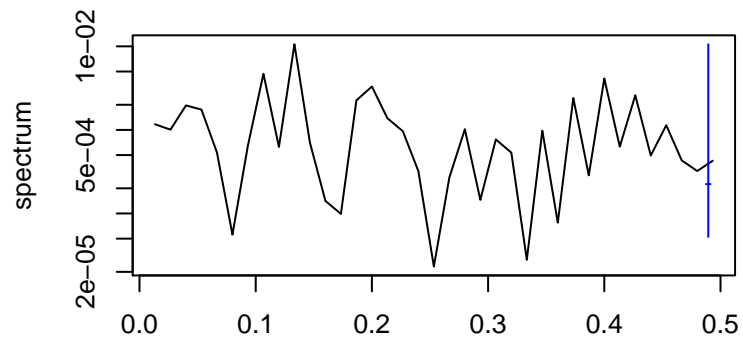

Observed

frequency
bandwidth = 0.00321

Trend

frequency
bandwidth = 0.00385

Seasonal

frequency
bandwidth = 0.00321

Random

frequency
bandwidth = 0.00385