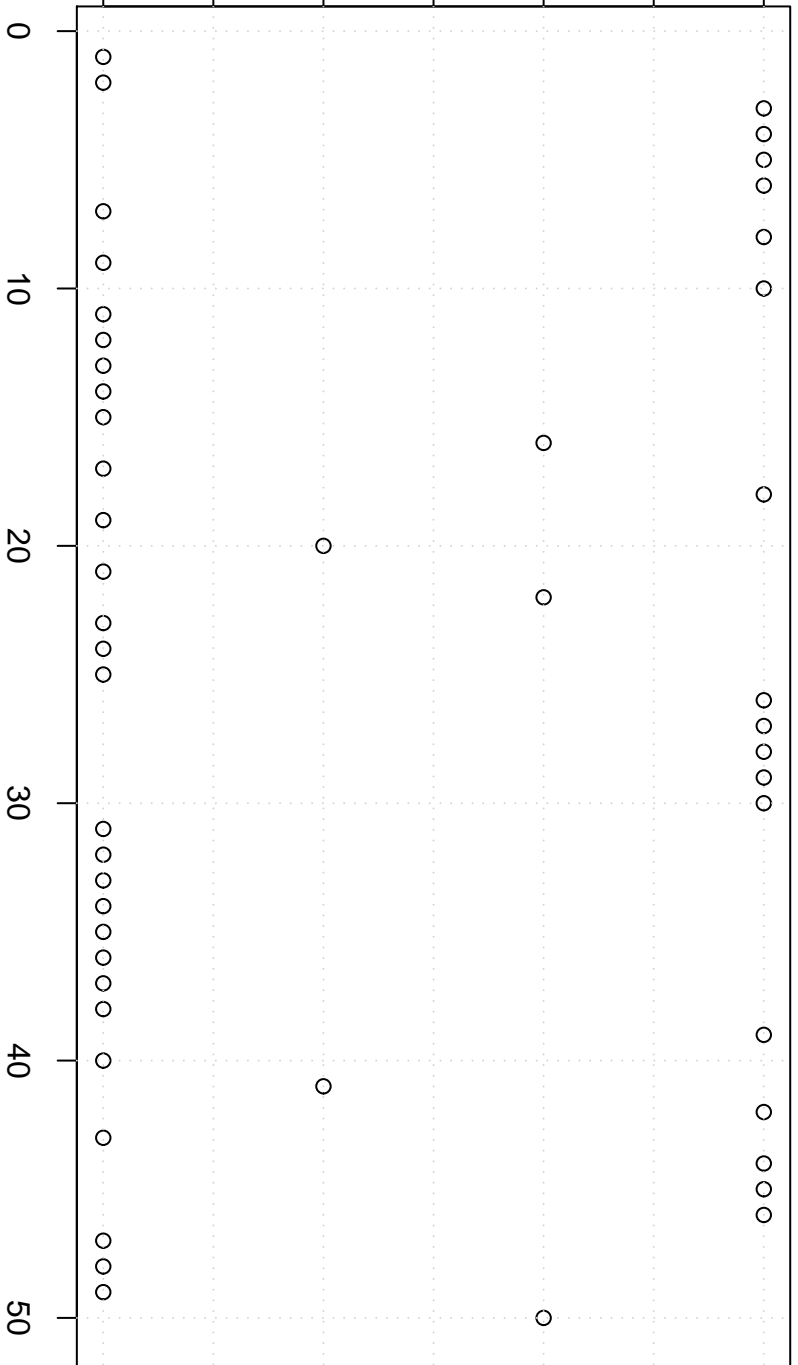

simulated values

22.0 22.5 23.0 23.5 24.0 24.5 25.0

Simulation of Median

Index