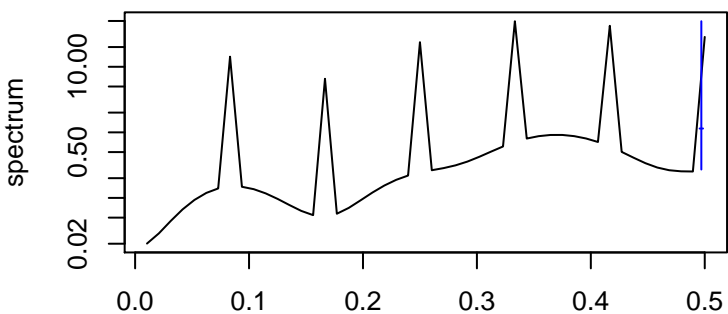

Observed

frequency
bandwidth = 0.00301

Trend

frequency
bandwidth = 0.00321

Seasonal

frequency
bandwidth = 0.00301

Random

frequency
bandwidth = 0.00321