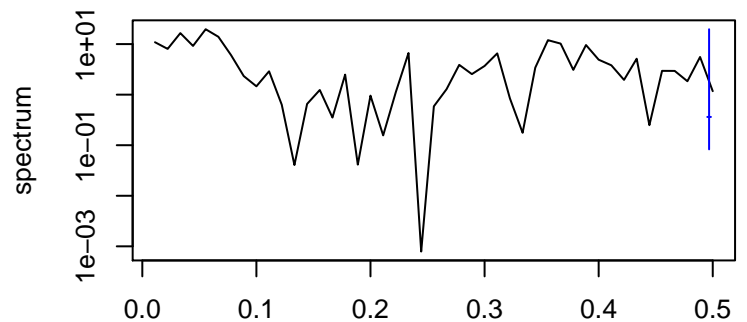

Observed

frequency
bandwidth = 0.00301

Trend

frequency
bandwidth = 0.00321

Seasonal

frequency
bandwidth = 0.00301

Random

frequency
bandwidth = 0.00321