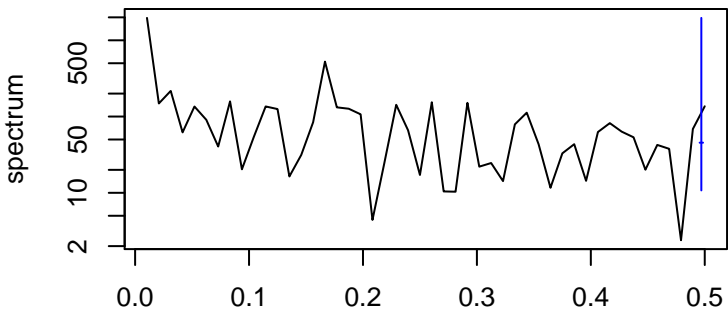

Observed

frequency
bandwidth = 0.00301

Trend

frequency
bandwidth = 0.00321

Seasonal

frequency
bandwidth = 0.00301

Random

frequency
bandwidth = 0.00321