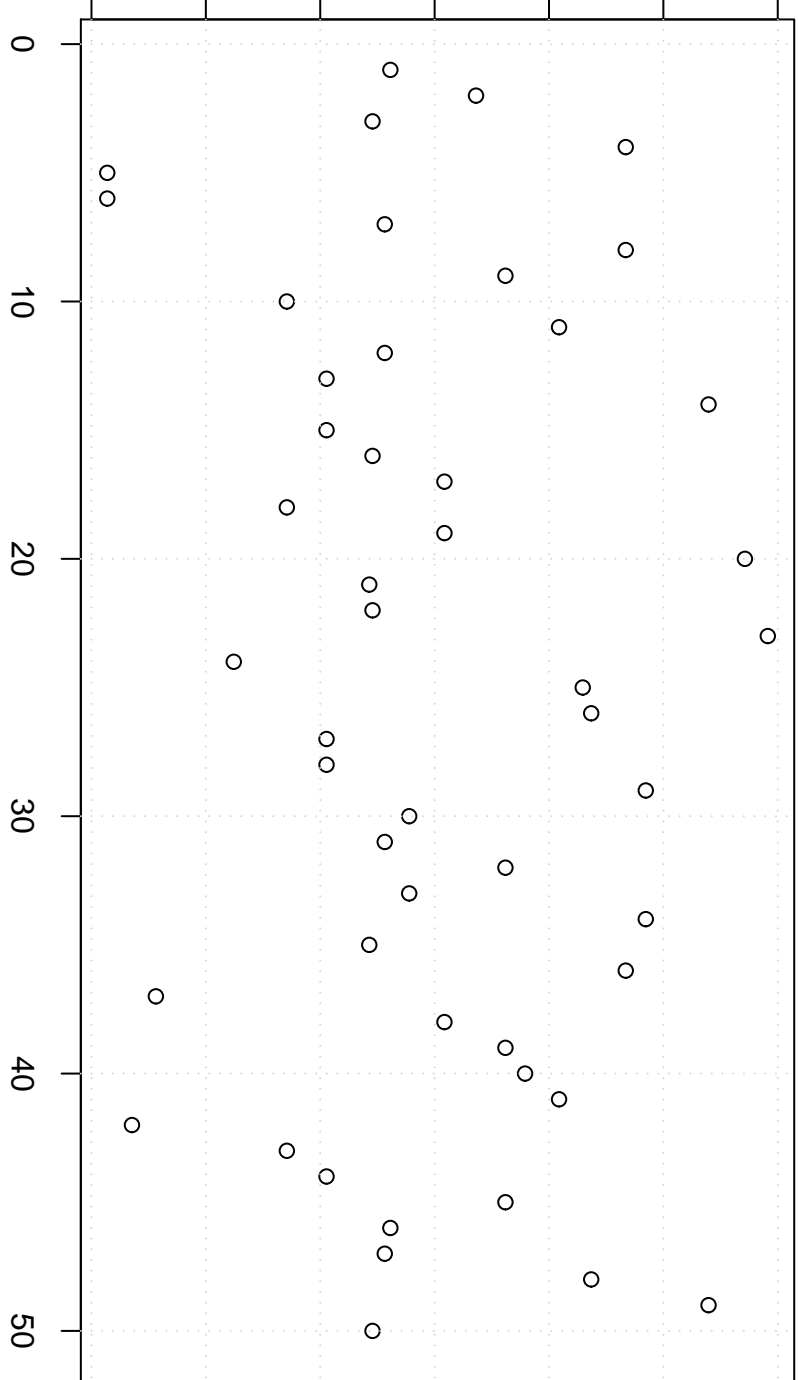

simulated values

140000 142000 144000 146000

Index

Simulation of Median