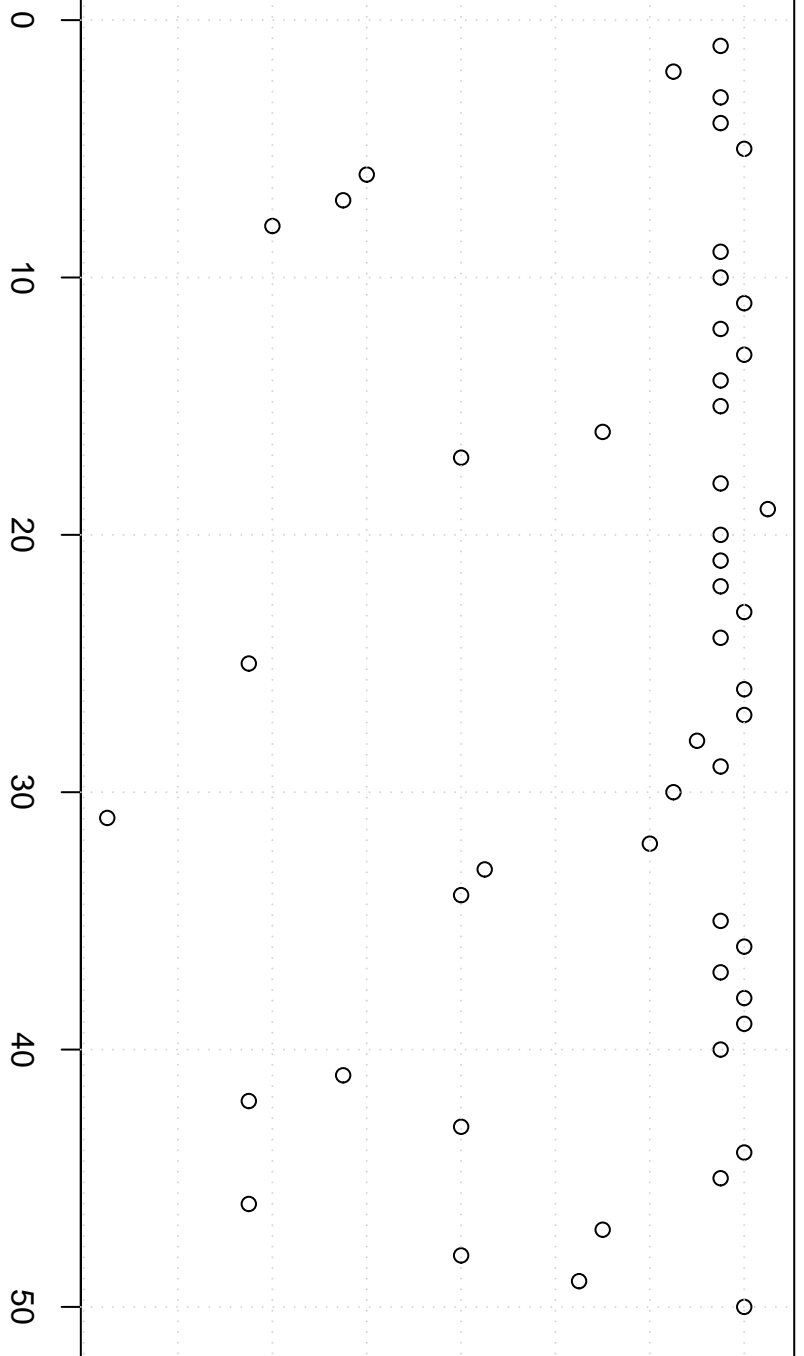

simulated values

0.76 0.78 0.80 0.82 0.84 0.86 0.88 0.90

Simulation of Midrange

Index