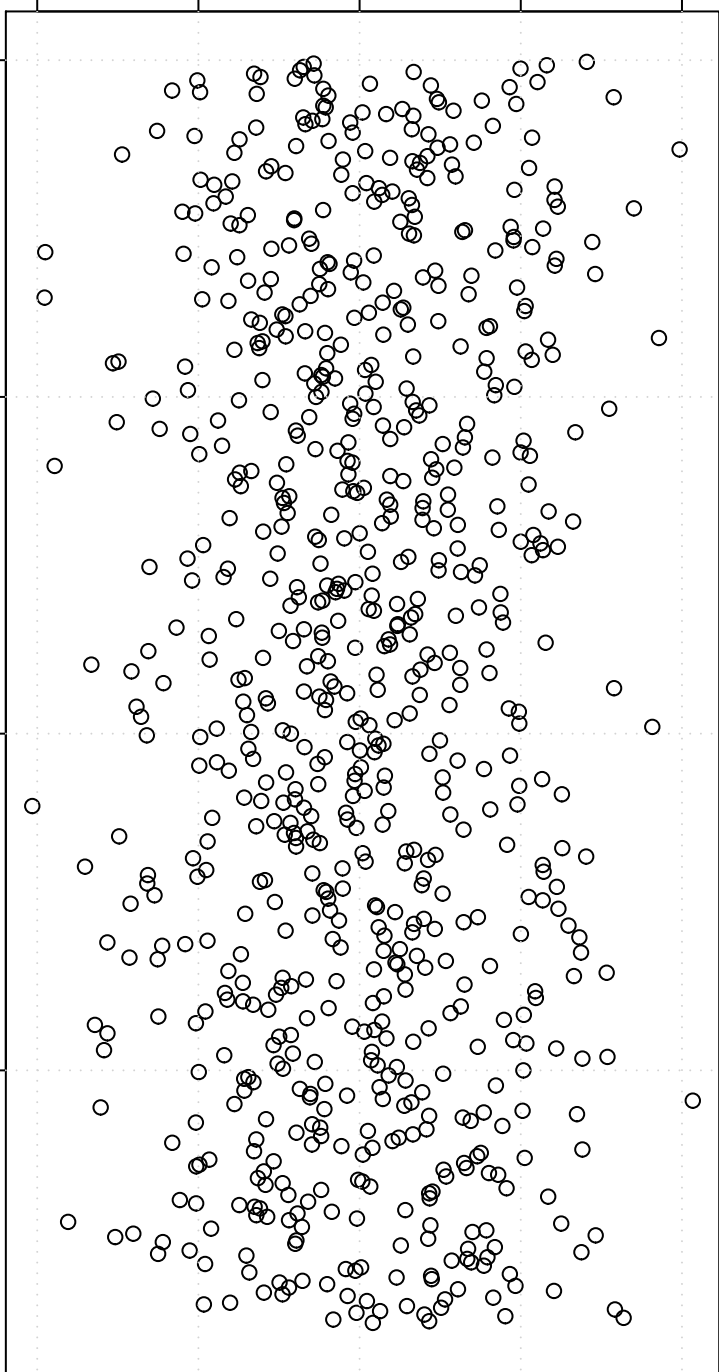

simulated values

44.5 45.0 45.5 46.0 46.5

0

200

400

600

Index

Simulation of Mean