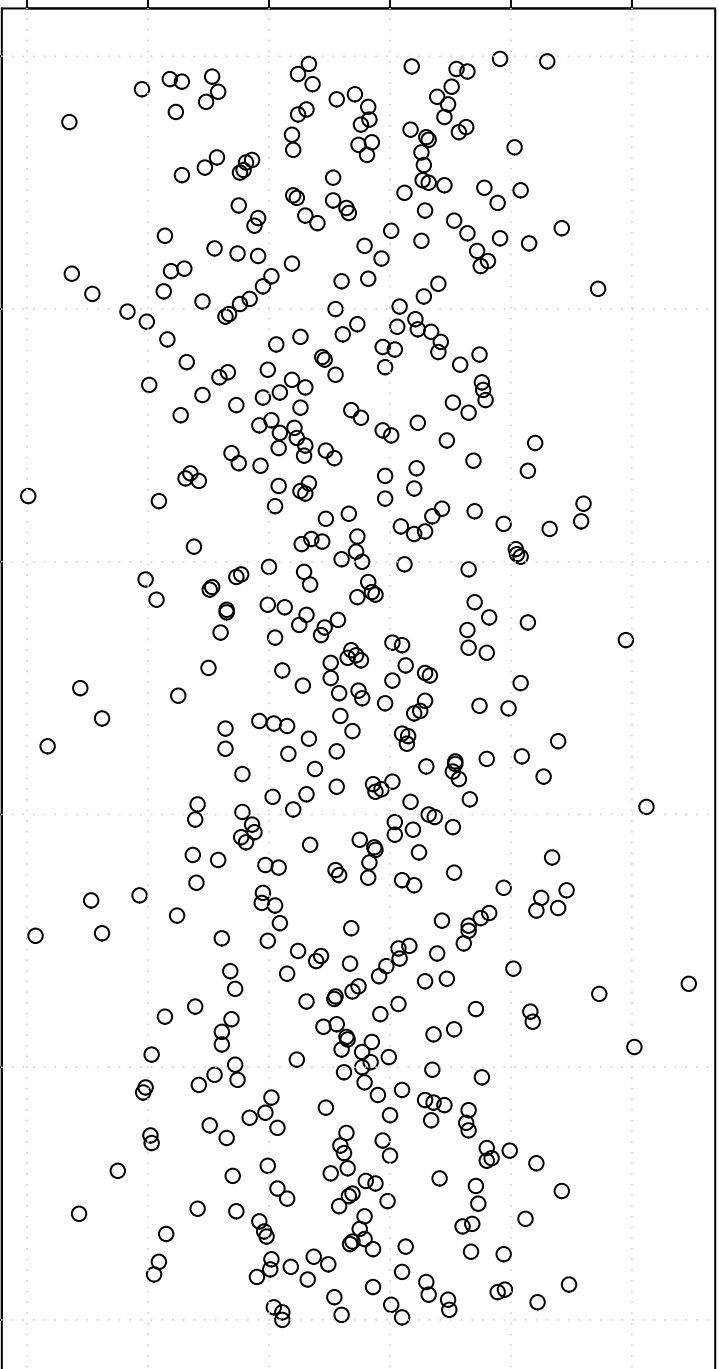

simulated values

22.0 22.5 23.0 23.5 24.0 24.5

0 100 200 300 400 500

Index

Simulation of Mean