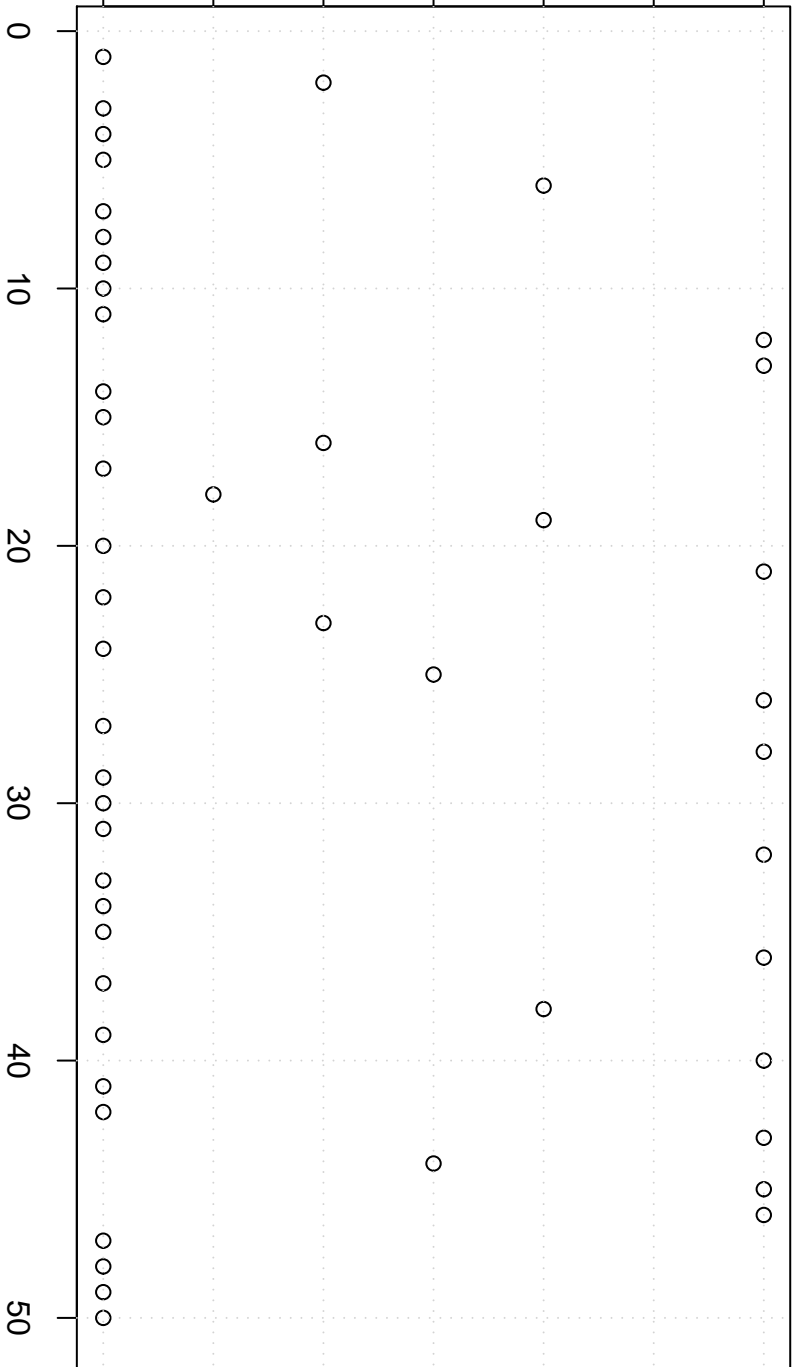

simulated values

22.0 22.5 23.0 23.5 24.0 24.5 25.0

Simulation of Median