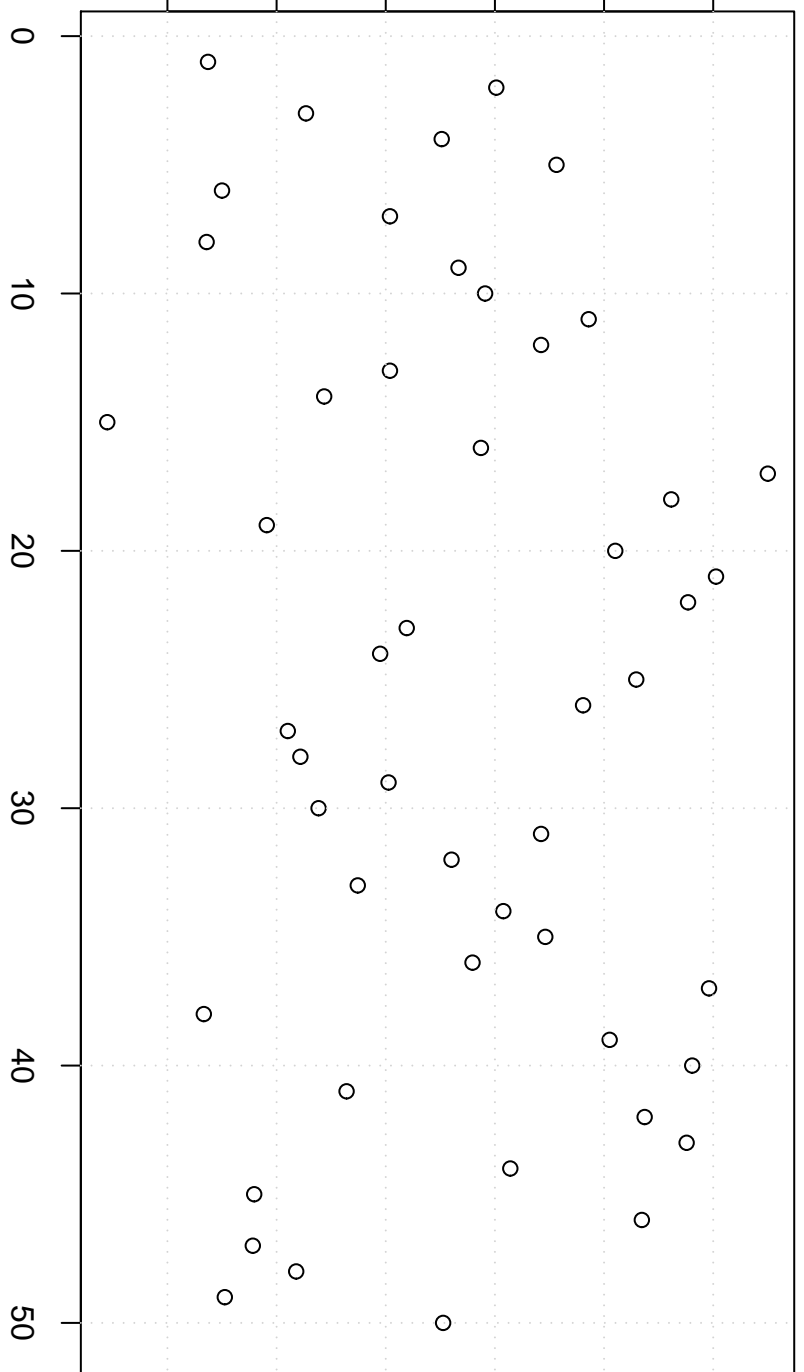

simulated values

8.20 8.25 8.30 8.35 8.40 8.45

Index

Simulation of Mean