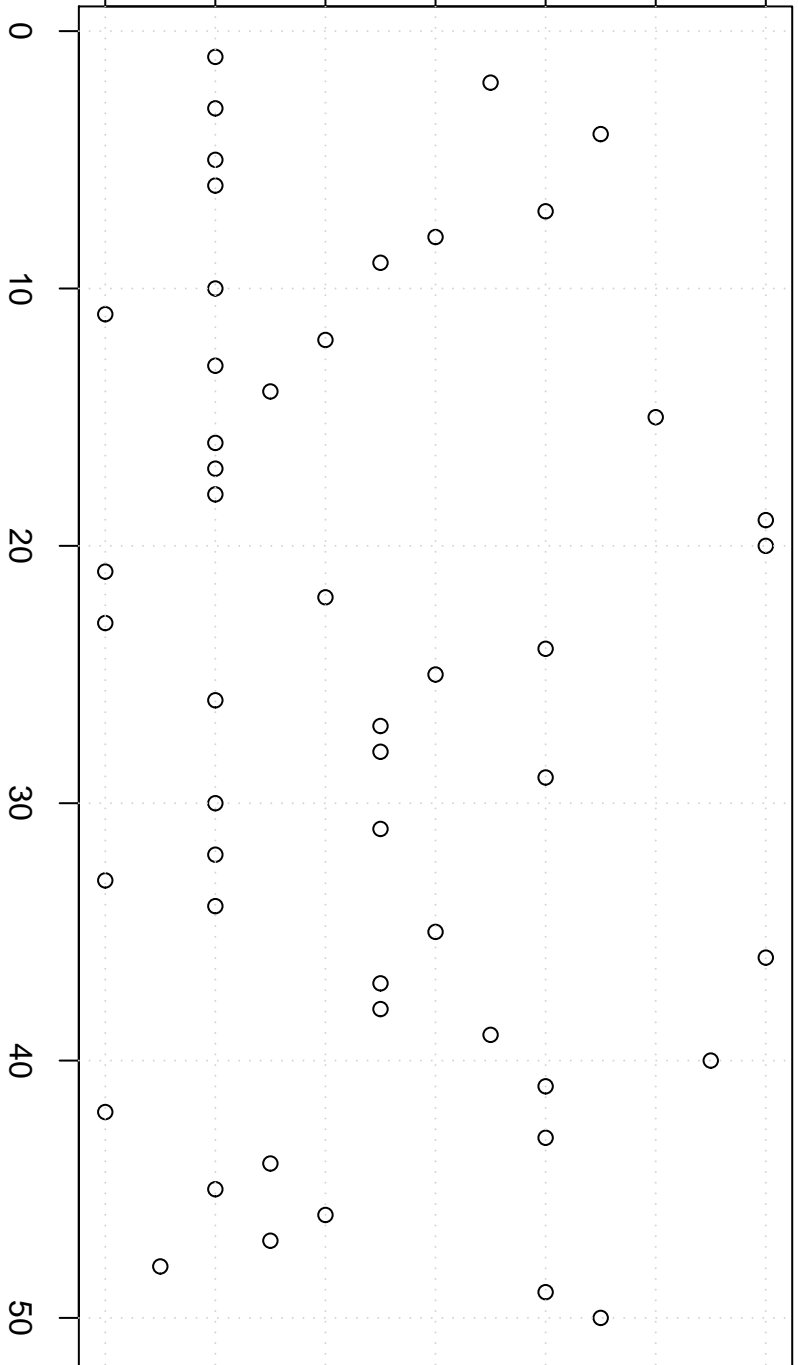

simulated values

0.70 0.71 0.72 0.73 0.74 0.75 0.76

Simulation of Median

Index