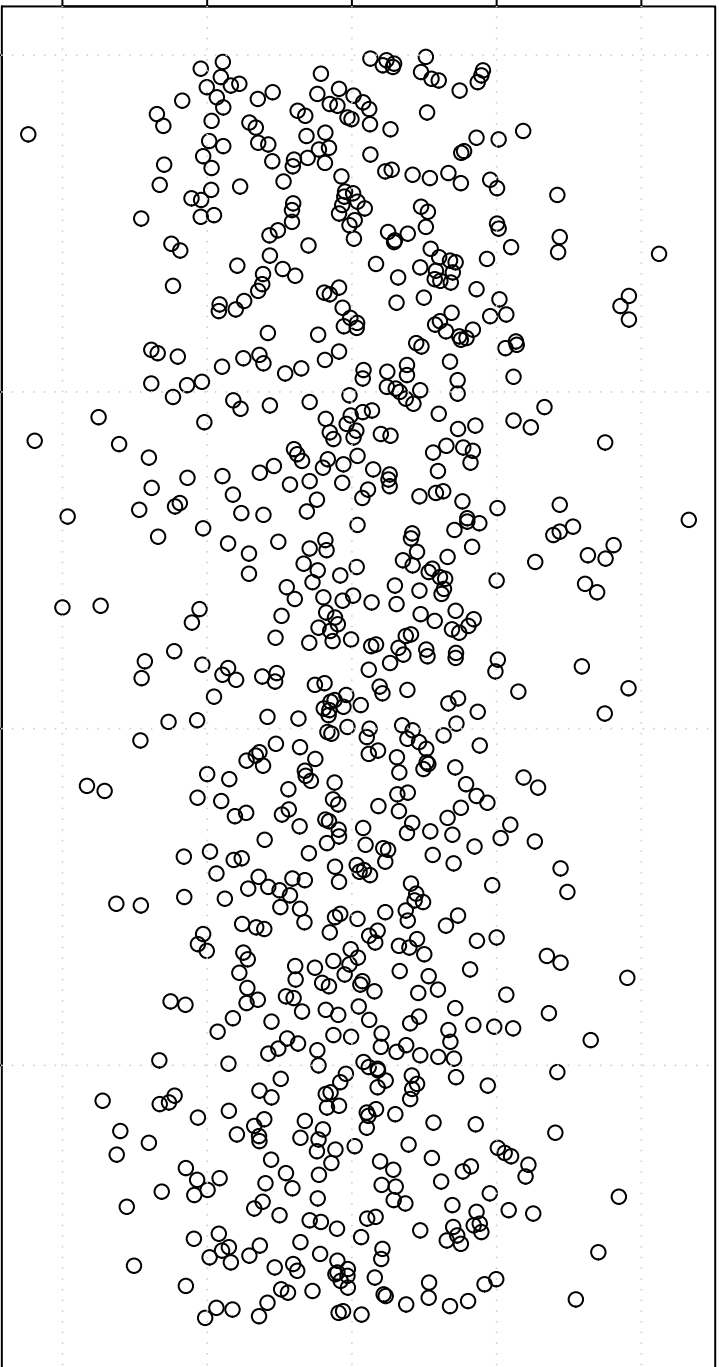

simulated values

0.55 0.60 0.65 0.70 0.75

0

200

400

600

Index

Simulation of Mean