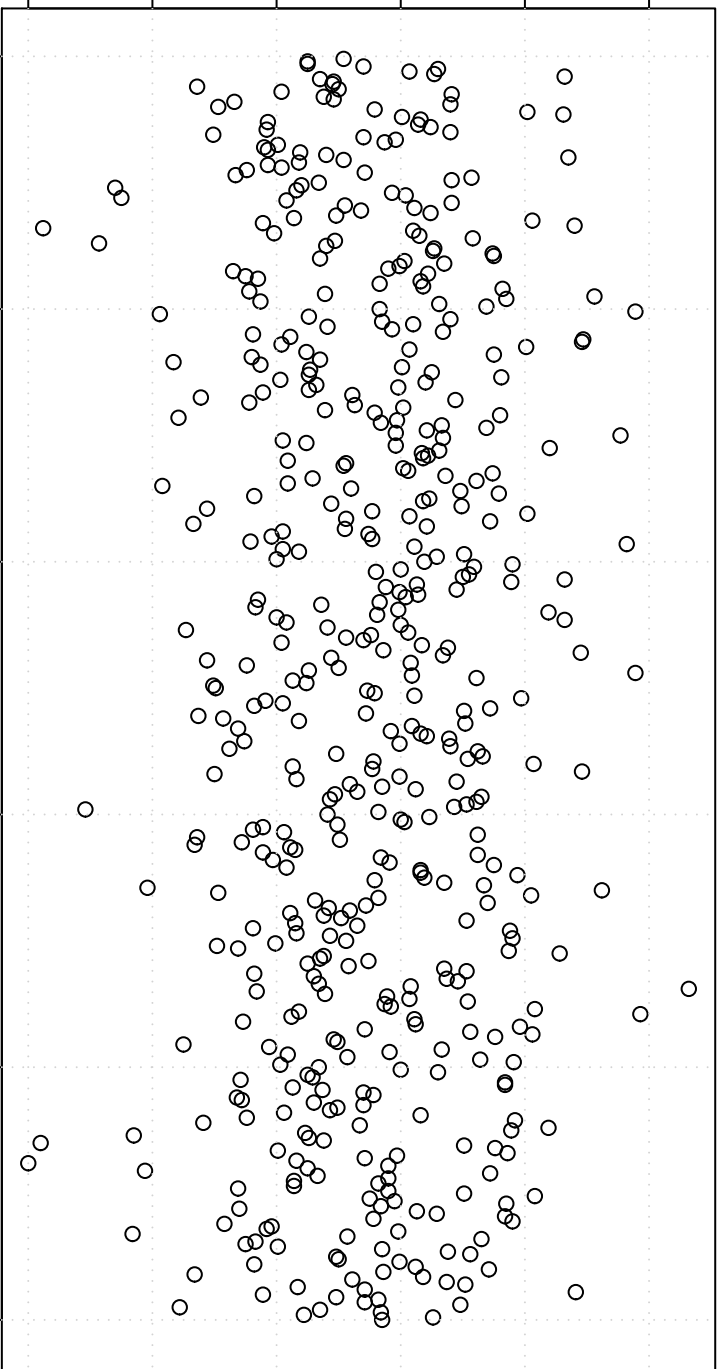

simulated values

22.0 22.5 23.0 23.5 24.0 24.5

0 100 200 300 400 500

Index

Simulation of Mean