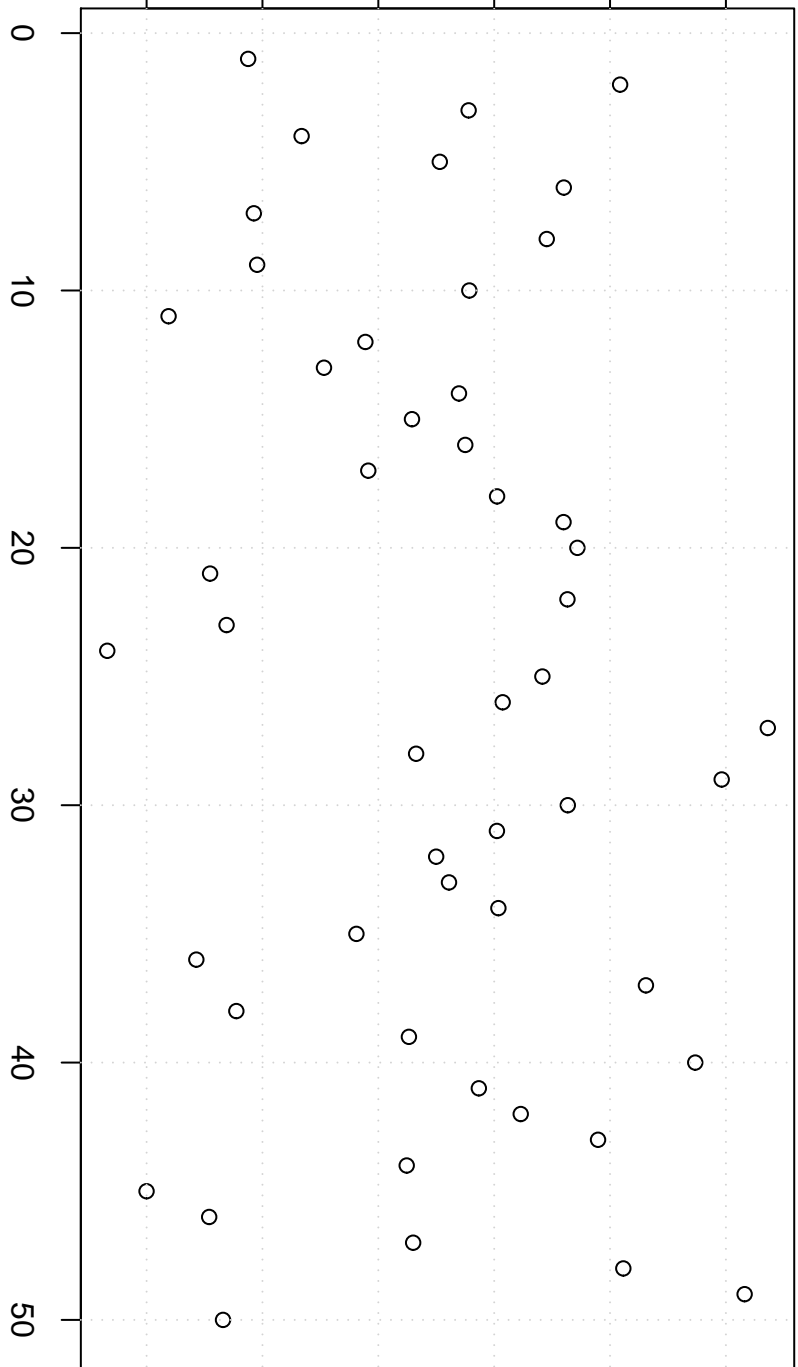

simulated values

16000 18000 20000 22000 24000 26000

Simulation of Mean