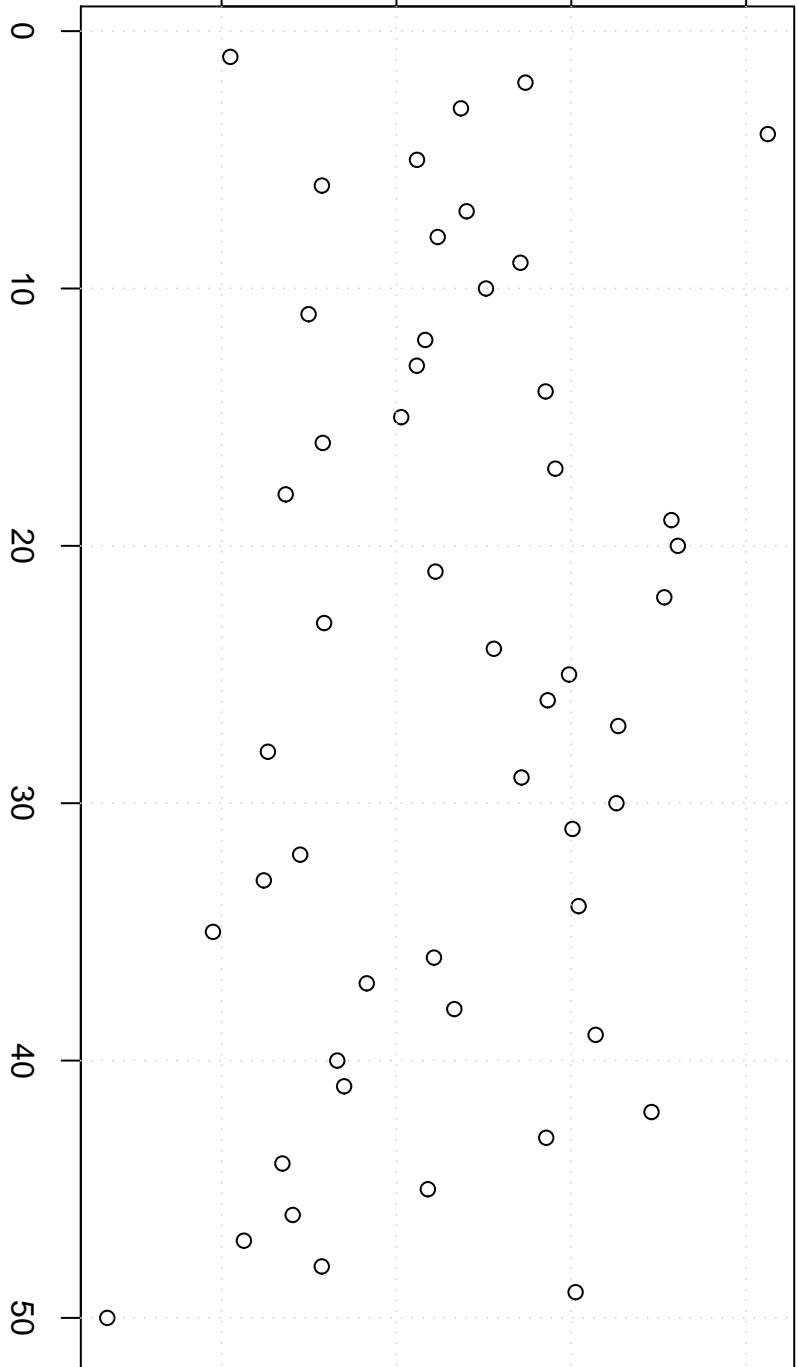

simulated values

24000

25000

26000

27000

Index

Simulation of Mean