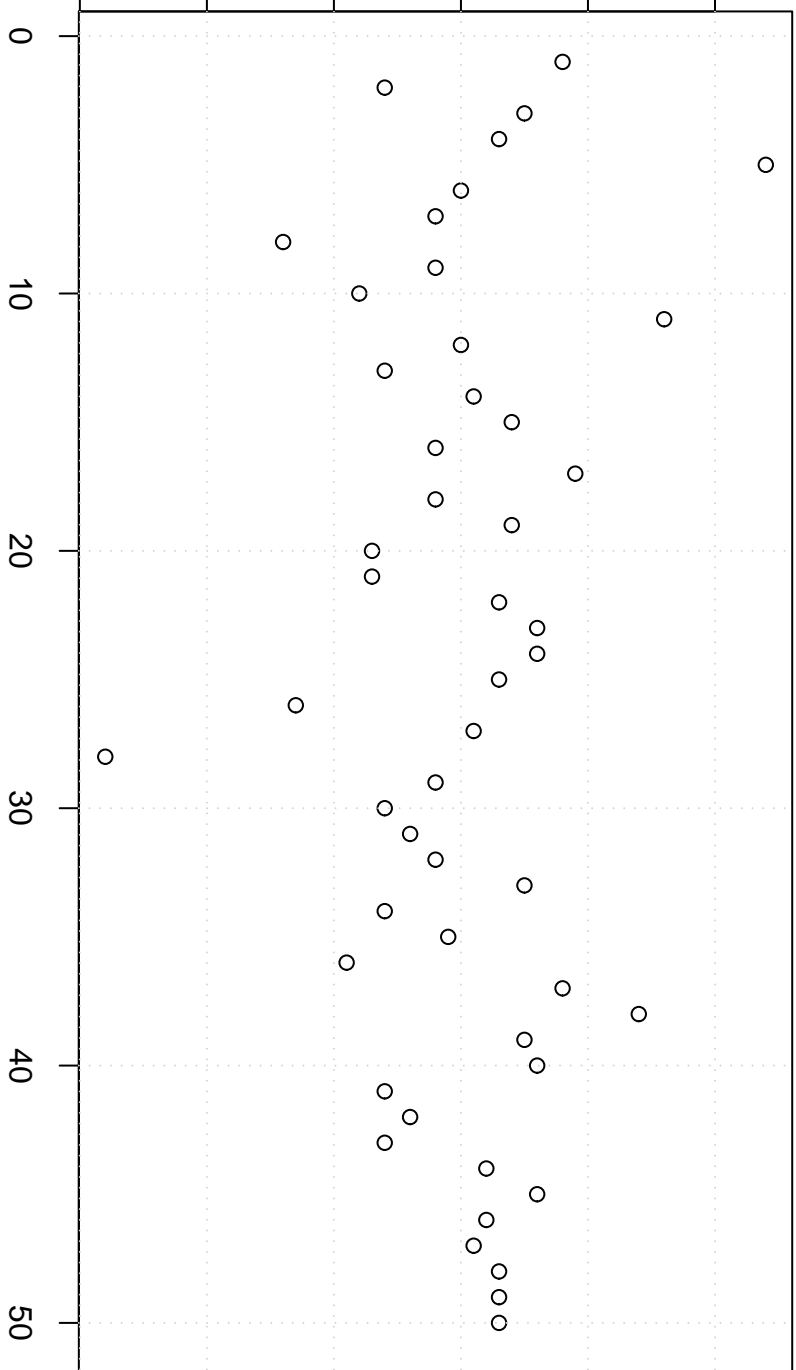

simulated values

11.75 11.80 11.85 11.90 11.95 12.00

Index

Simulation of Median