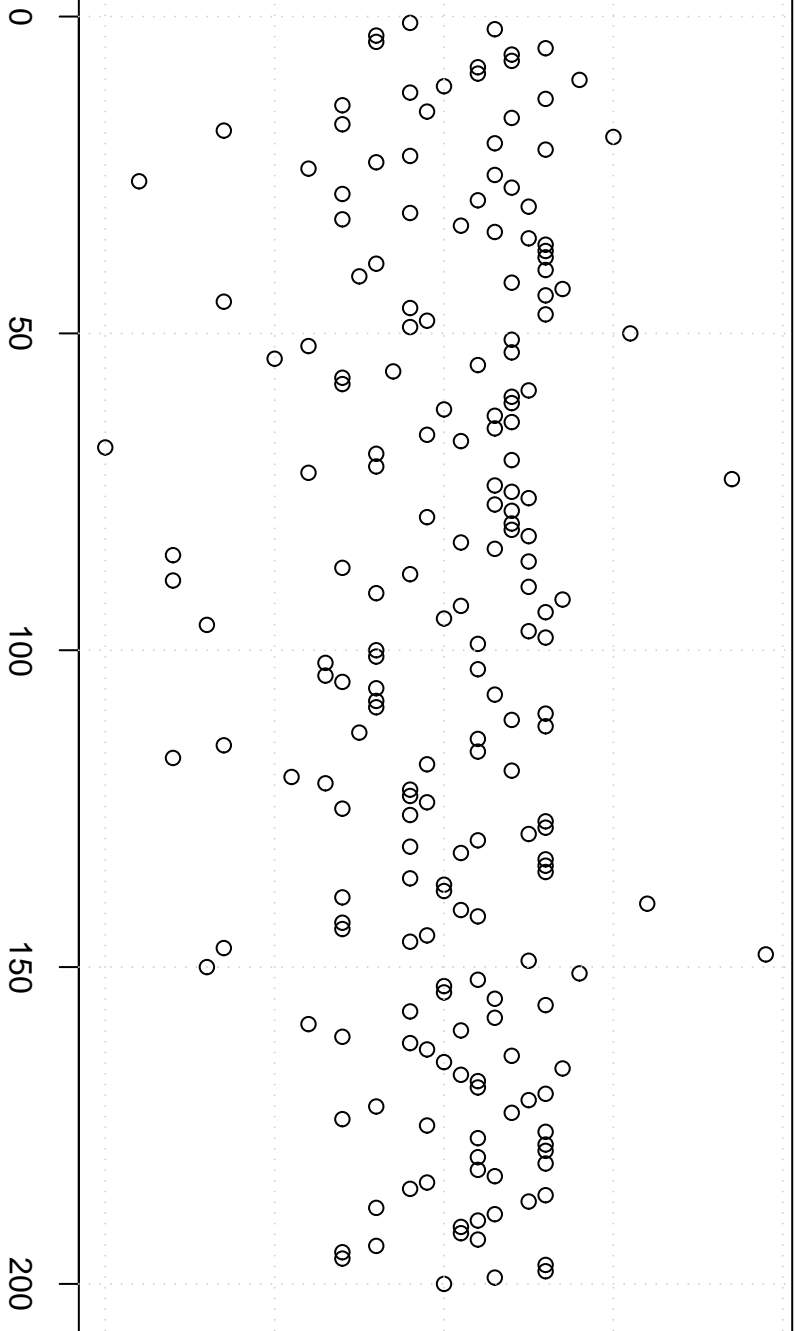

simulated values

11.80 11.85 11.90 11.95 12.00

Simulation of Median

Index

0

50

100

150

200