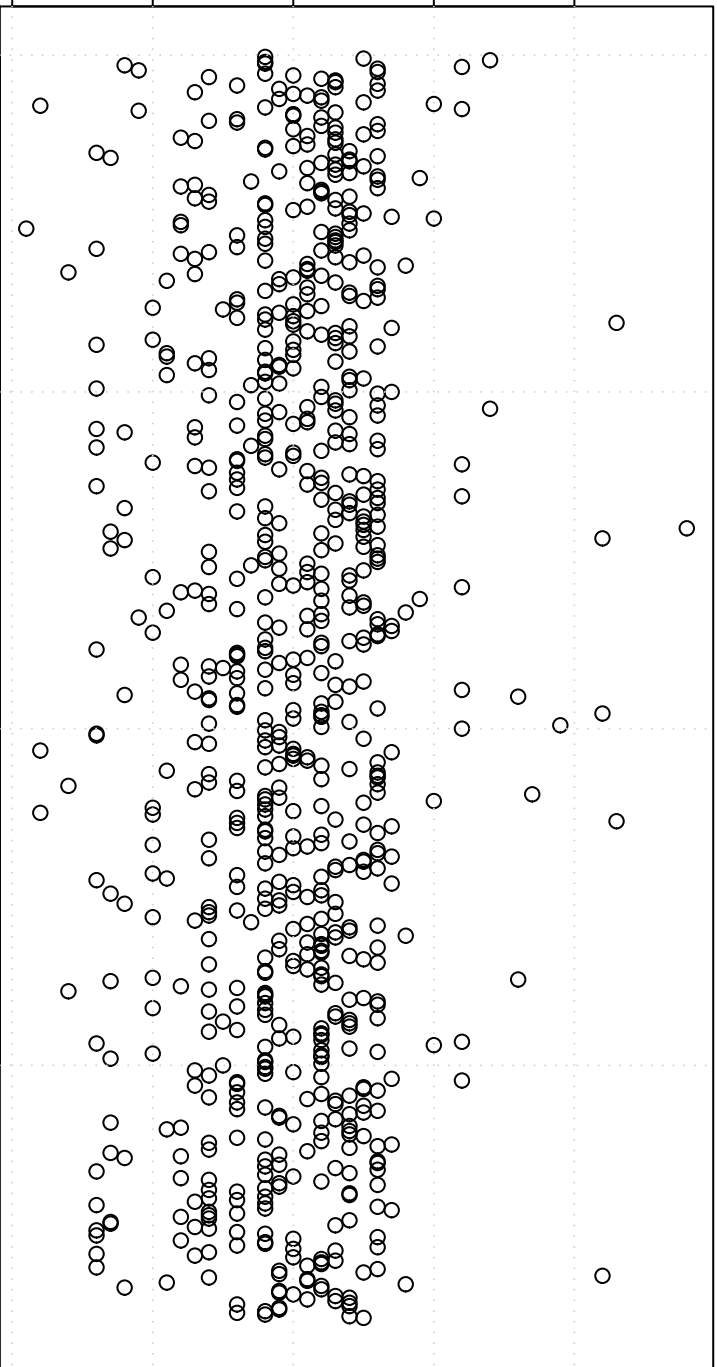

simulated values

11.80 11.85 11.90 11.95 12.00

0

200

400

600

Index

**Simulation of Median**