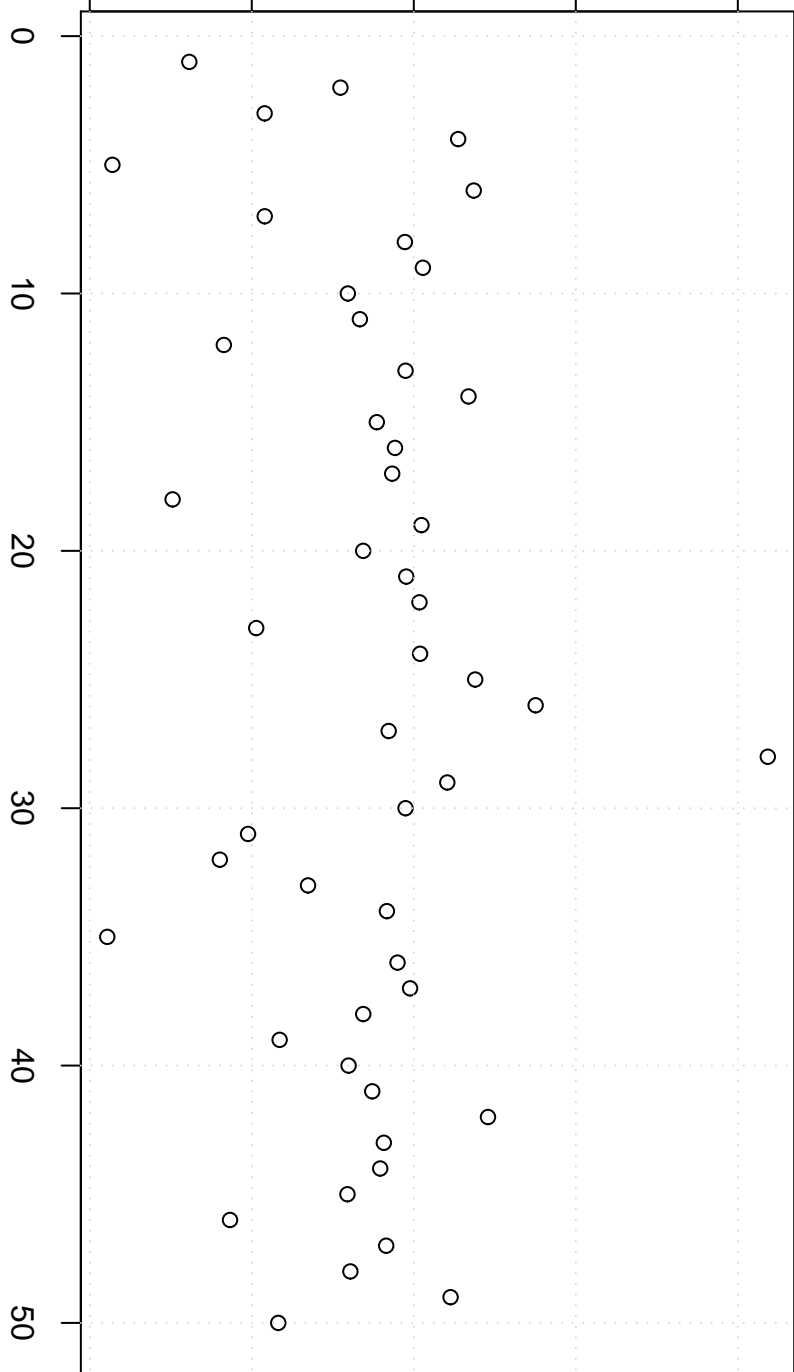

simulated values

24000 25000 26000 27000 28000

Index

Simulation of Mean