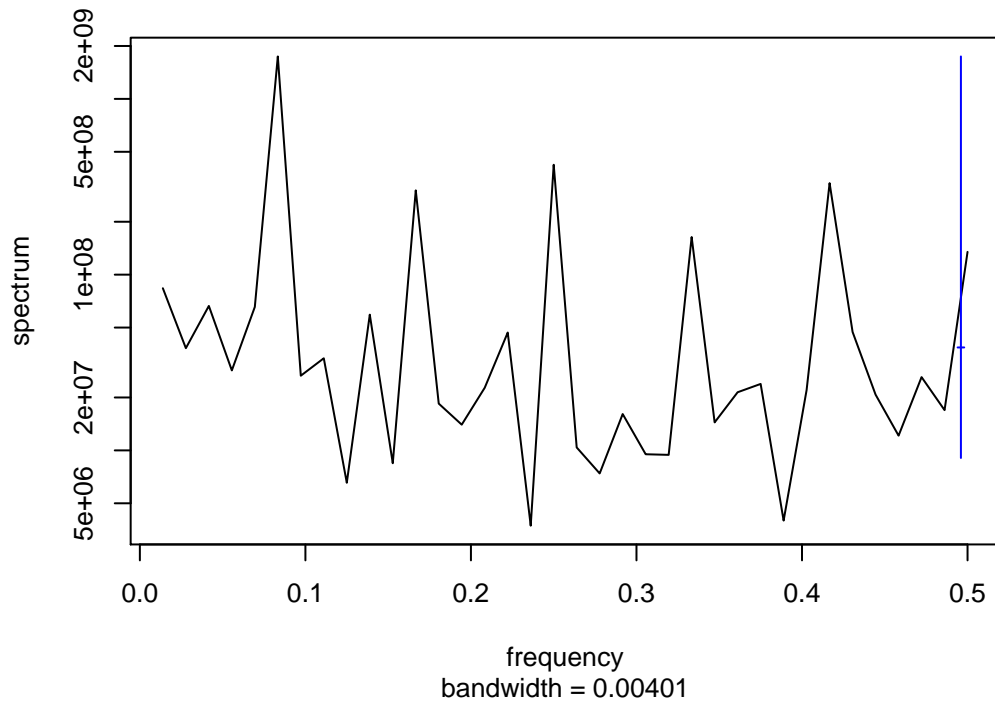

Observed

Tre

Seasonal

Ran