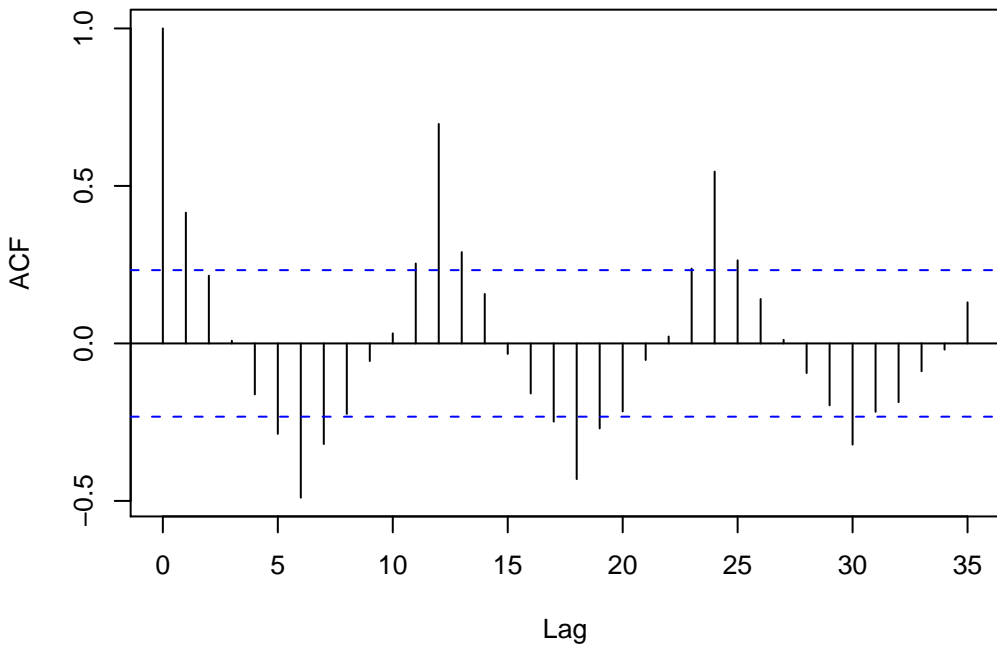

Observed

Tre

Seasonal

Ran