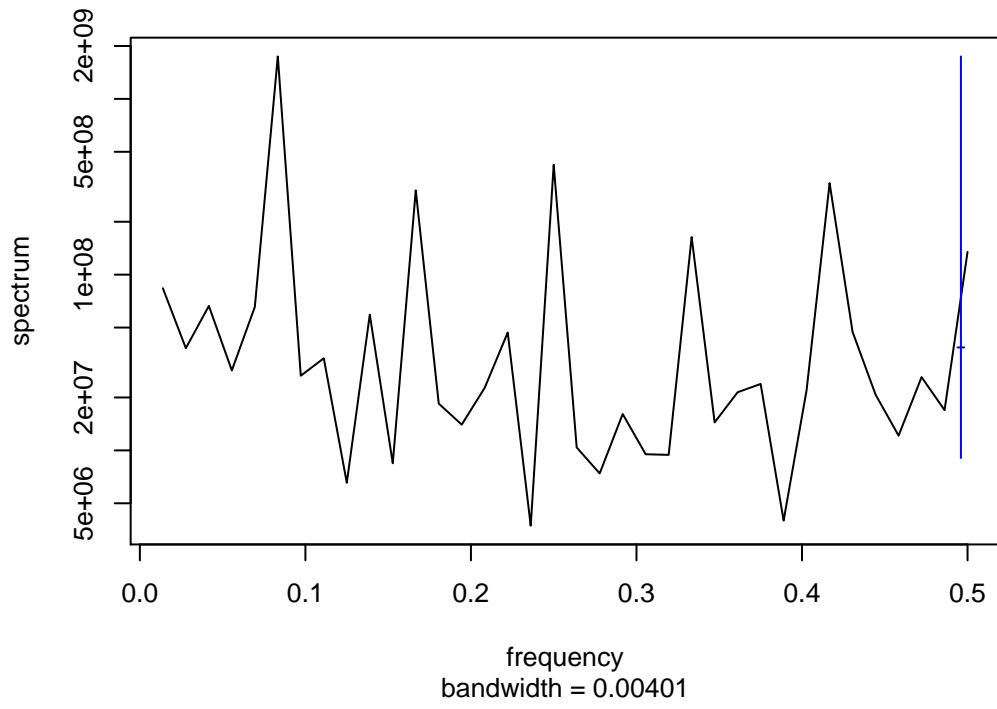

Observed

Tre

Seasonal

Ran