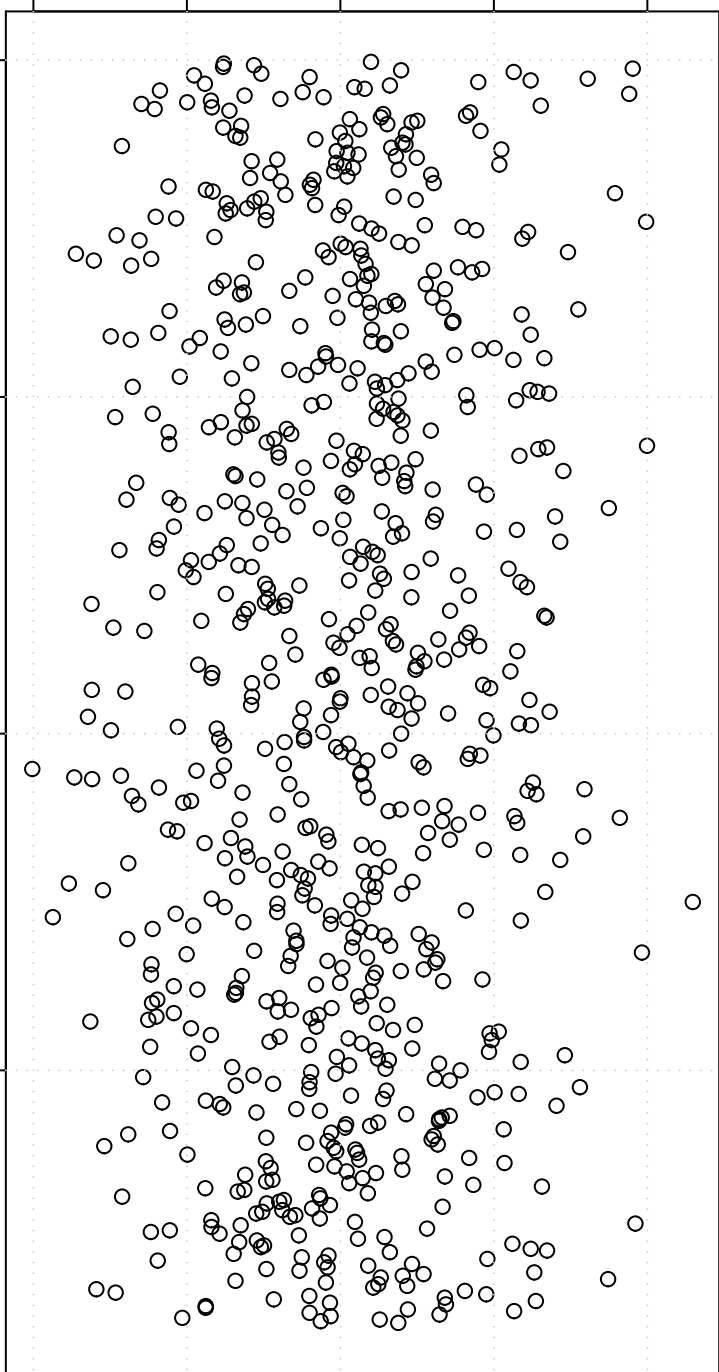

simulated values

44.5 45.0 45.5 46.0 46.5

0

200

400

600

Index

Simulation of Mean