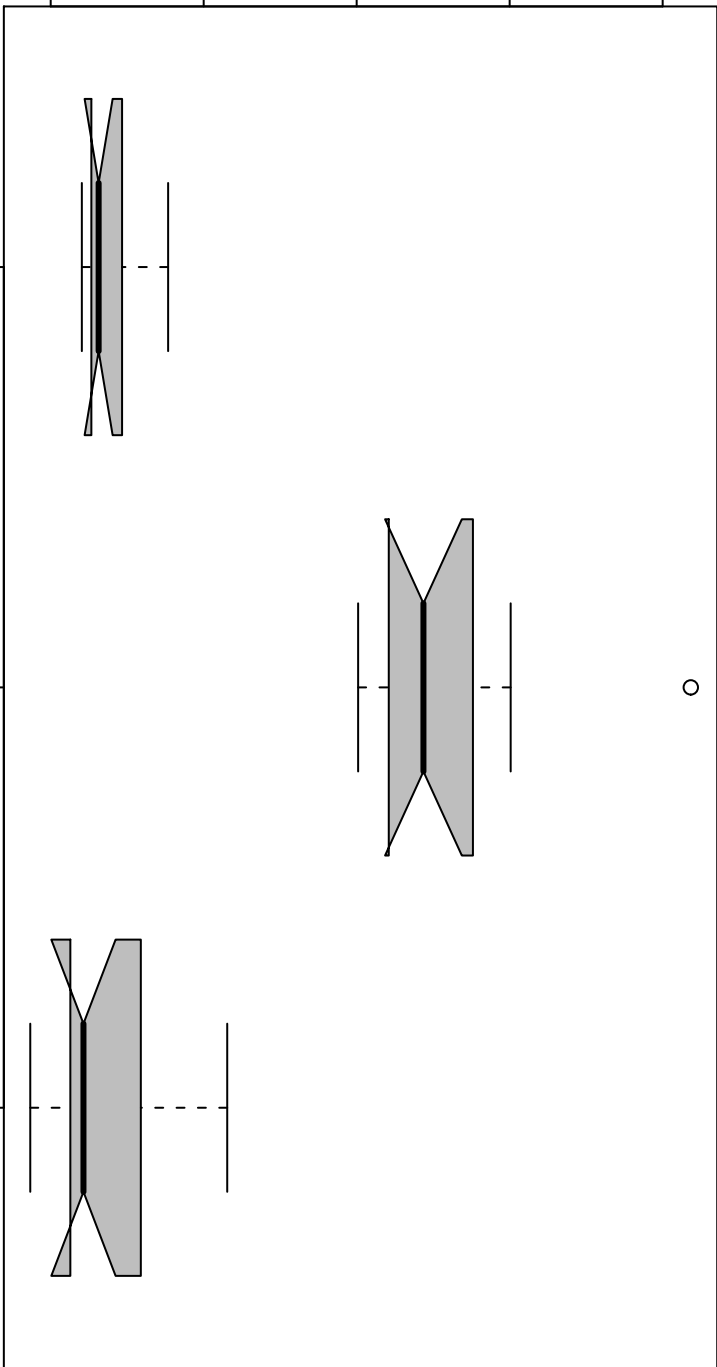

Overall Variability

2000 4000 6000 8000 10000

S.D.

Range

IQR

Notched Box Plots