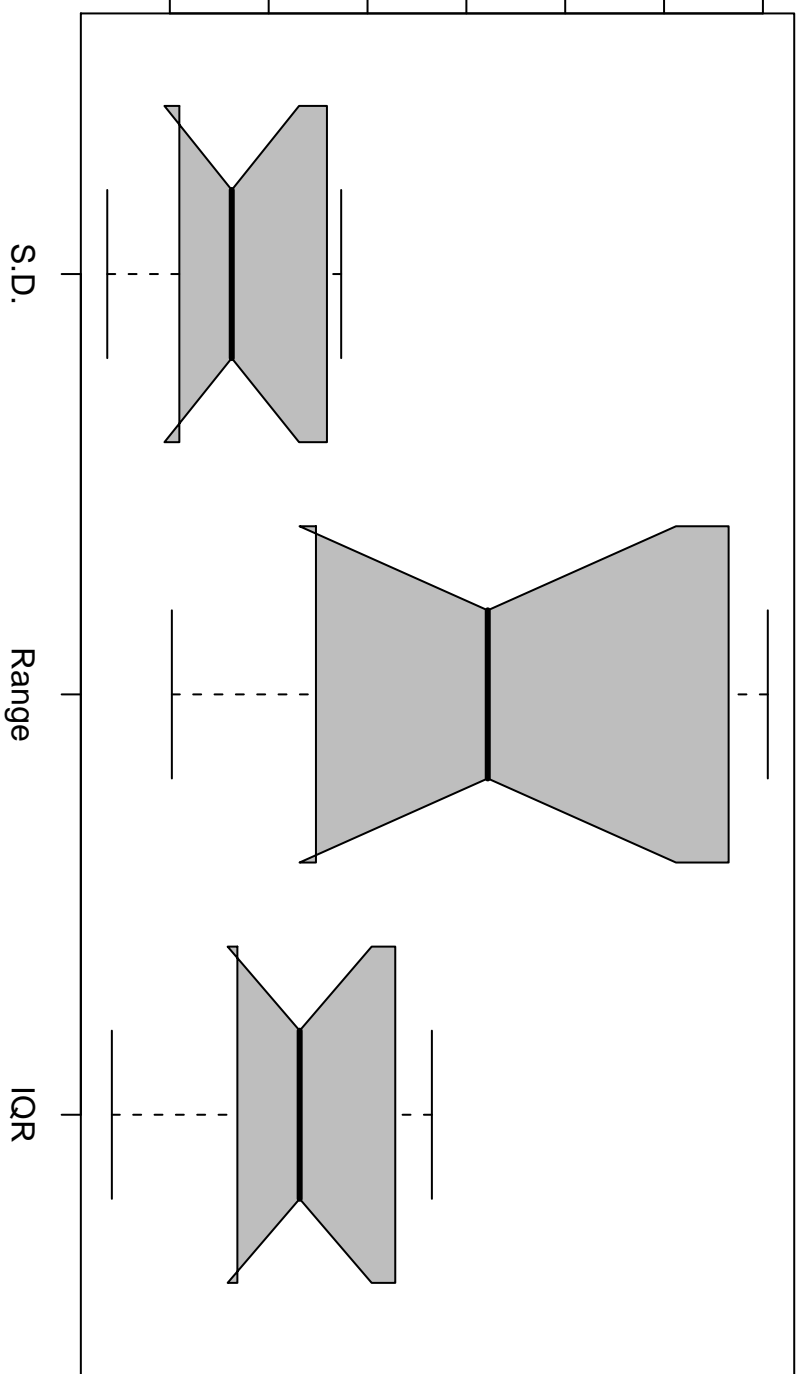

Overall Variability

2000 4000 6000 8000 12000

Notched Box Plots