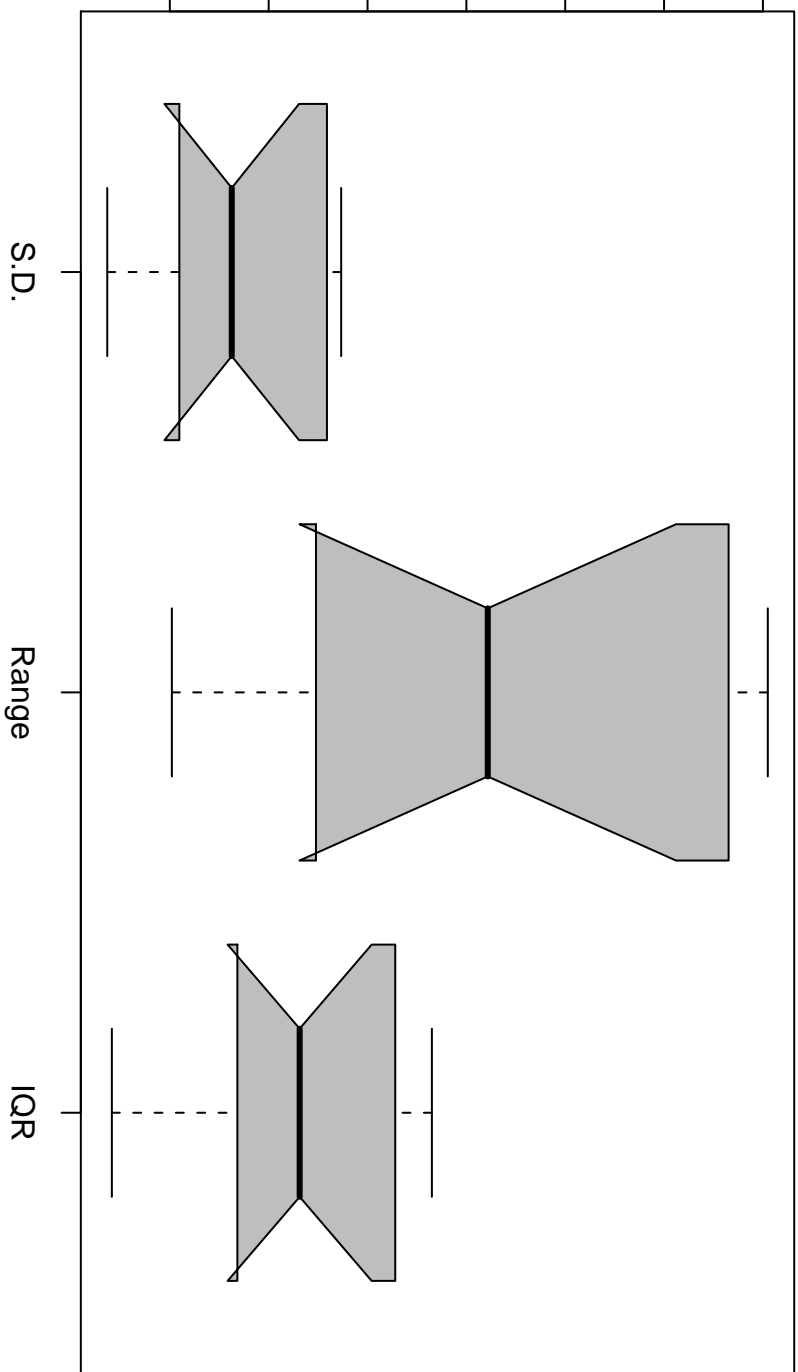

Overall Variability

2000 4000 6000 8000 12000

Notched Box Plots