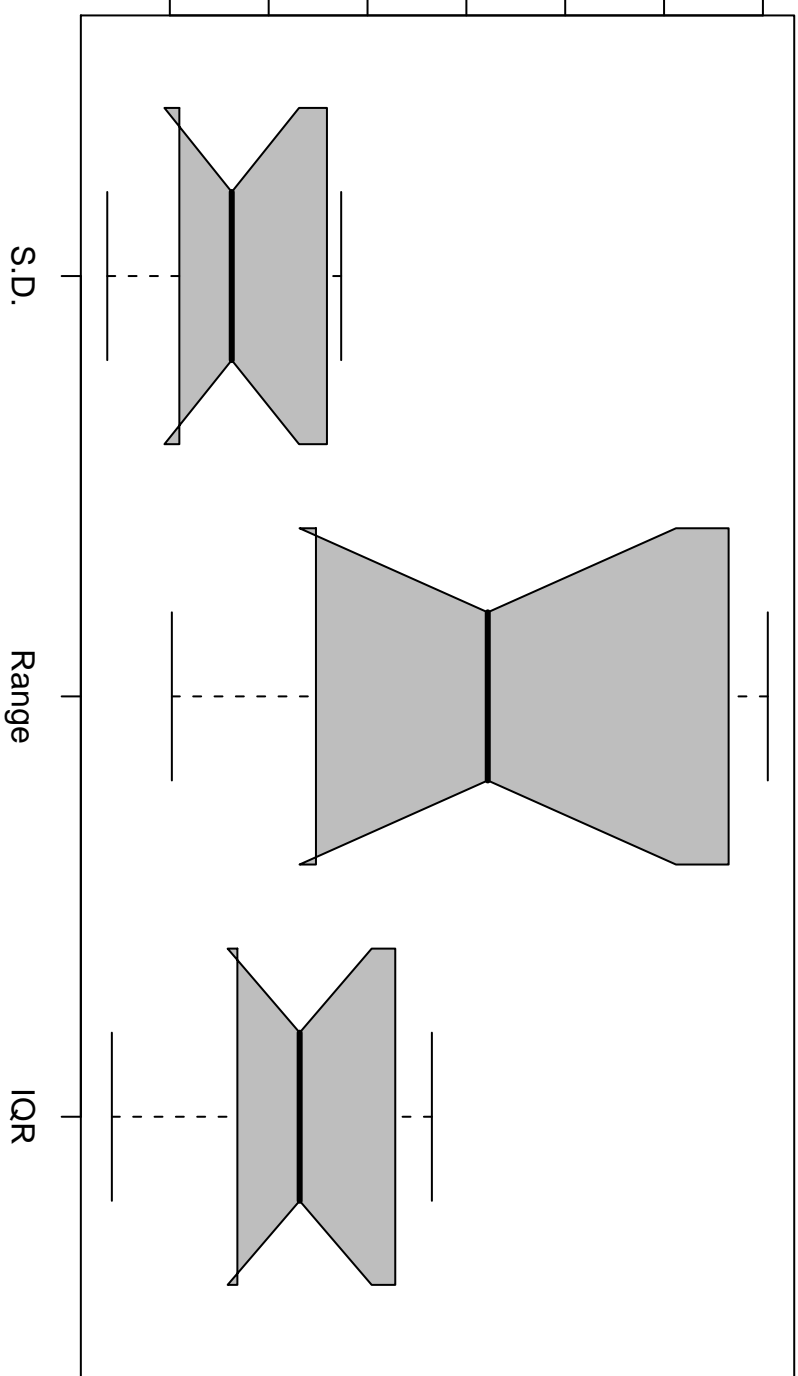

Overall Variability

2000 4000 6000 8000 12000

Notched Box Plots