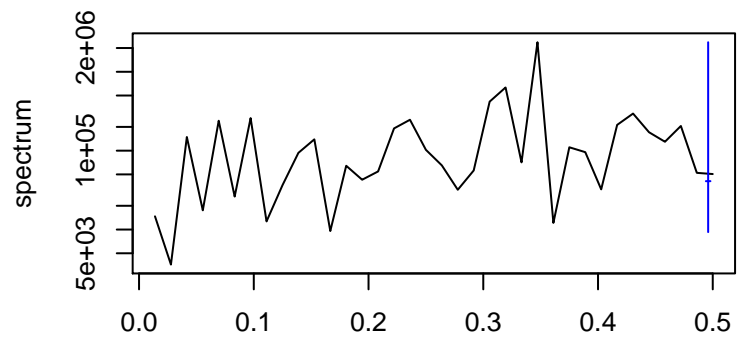

Observed

frequency
bandwidth = 0.00321

Trend

frequency
bandwidth = 0.00401

Seasonal

frequency
bandwidth = 0.00401

Random

frequency
bandwidth = 0.00401