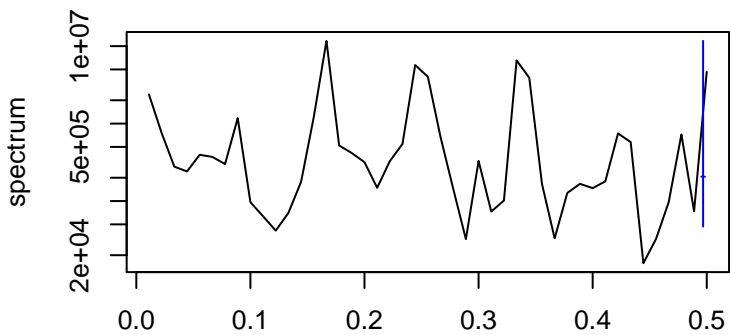

Observed

frequency
bandwidth = 0.00321

Trend

frequency
bandwidth = 0.00401

Seasonal

frequency
bandwidth = 0.00401

Random

frequency
bandwidth = 0.00401