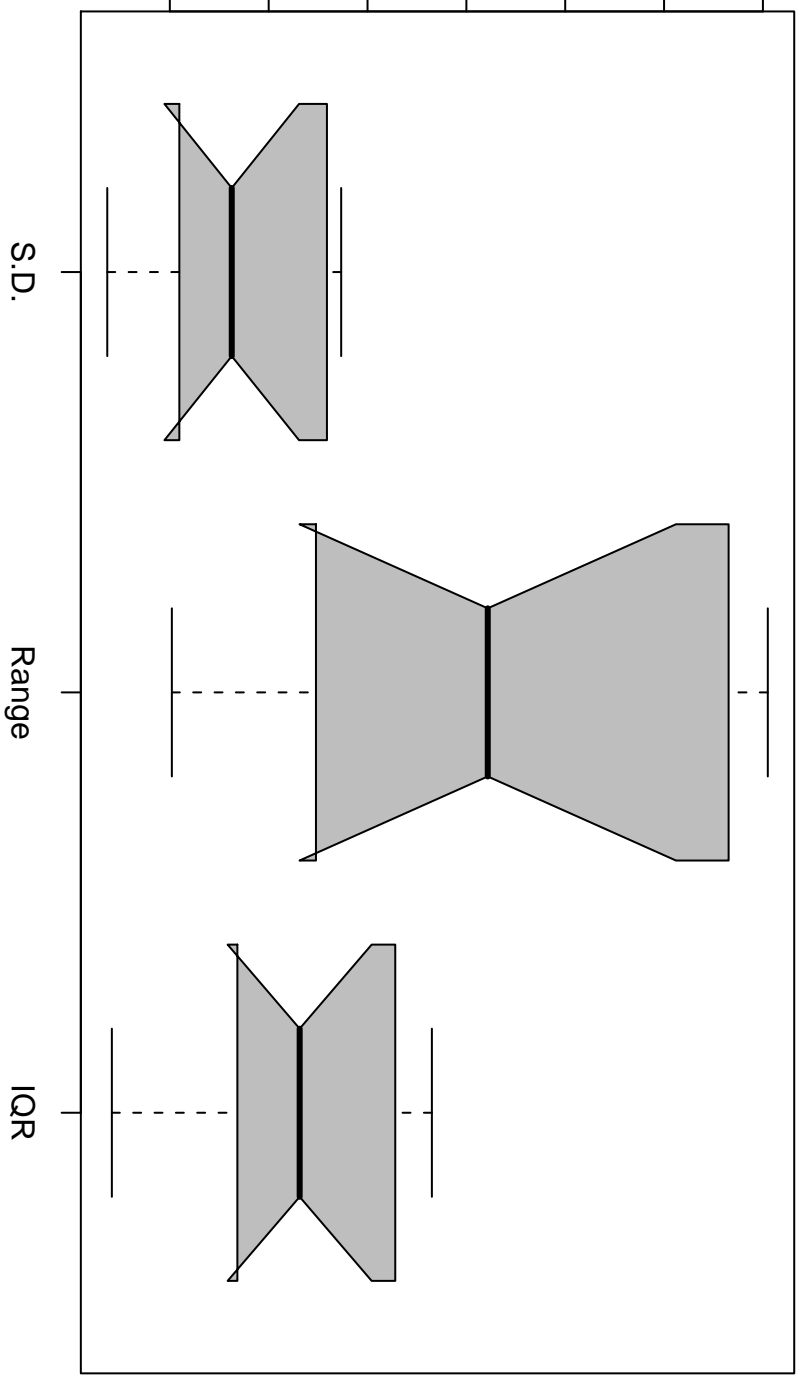

Overall Variability

2000 4000 6000 8000 12000

Notched Box Plots