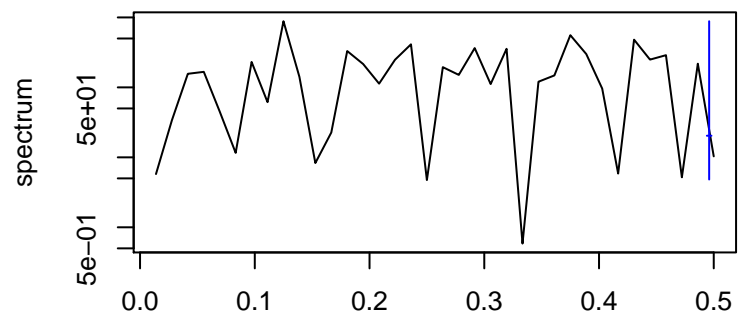

Observed

frequency
bandwidth = 0.00321

Trend

frequency
bandwidth = 0.00401

Seasonal

frequency
bandwidth = 0.00321

Random

frequency
bandwidth = 0.00401