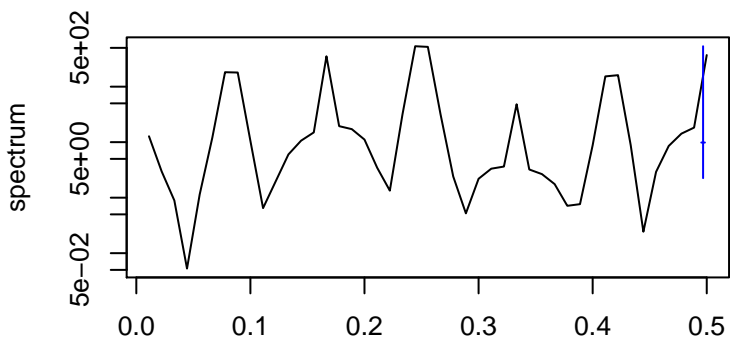

Observed

frequency
bandwidth = 0.00321

Trend

frequency
bandwidth = 0.00401

Seasonal

frequency
bandwidth = 0.00321

Random

frequency
bandwidth = 0.00401