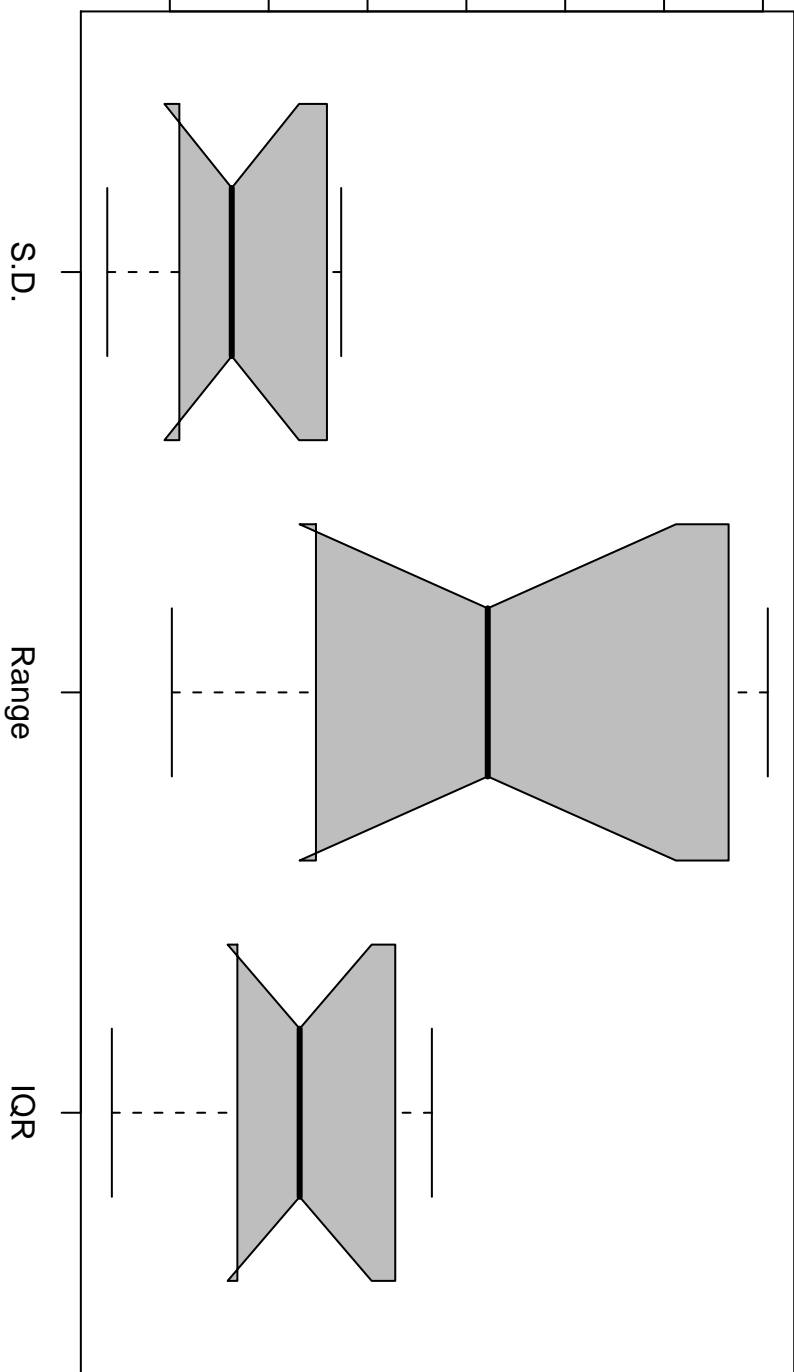

Overall Variability

2000 4000 6000 8000 12000

Notched Box Plots