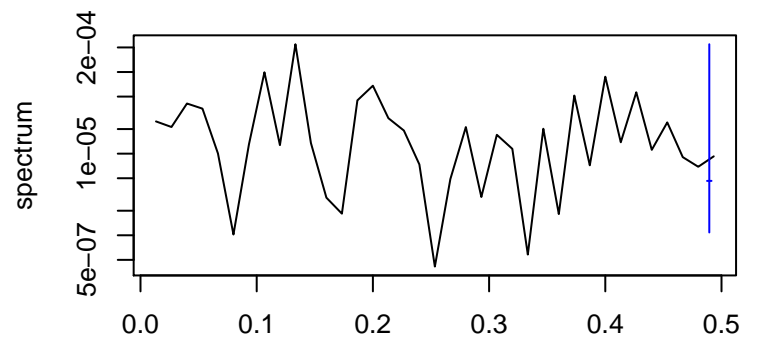

Observed

frequency
bandwidth = 0.00321

Trend

frequency
bandwidth = 0.00385

Seasonal

frequency
bandwidth = 0.00321

Random

frequency
bandwidth = 0.00385