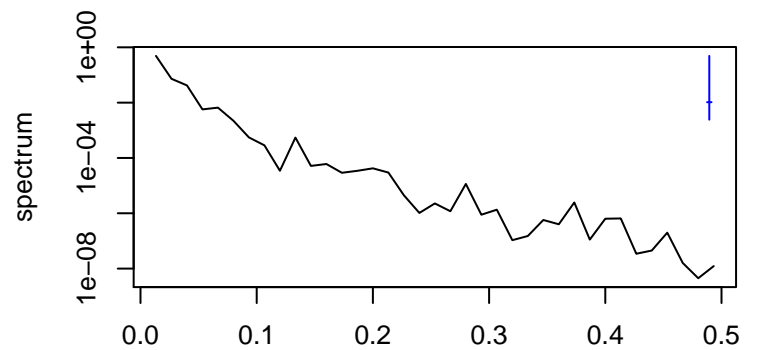

Observed

frequency
bandwidth = 0.00321

Trend

frequency
bandwidth = 0.00385

Seasonal

frequency
bandwidth = 0.00321

Random

frequency
bandwidth = 0.00385