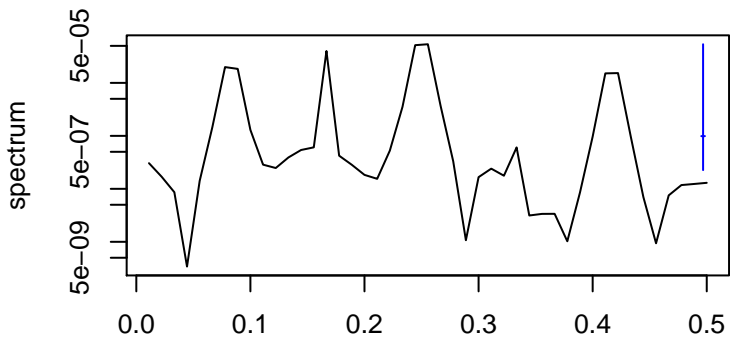

Observed

frequency
bandwidth = 0.00321

Trend

frequency
bandwidth = 0.00385

Seasonal

frequency
bandwidth = 0.00321

Random

frequency
bandwidth = 0.00385