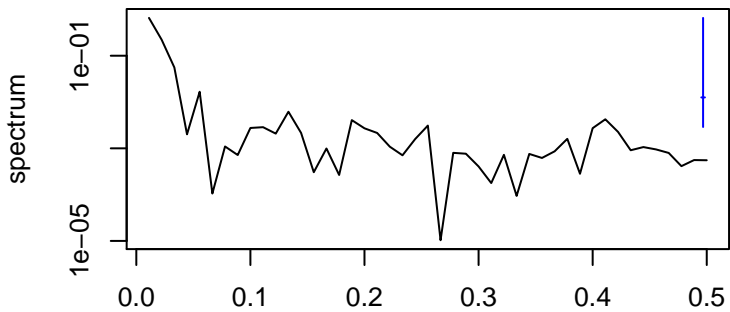

Observed

frequency
bandwidth = 0.00321

Trend

frequency
bandwidth = 0.00385

Seasonal

frequency
bandwidth = 0.00321

Random

frequency
bandwidth = 0.00385