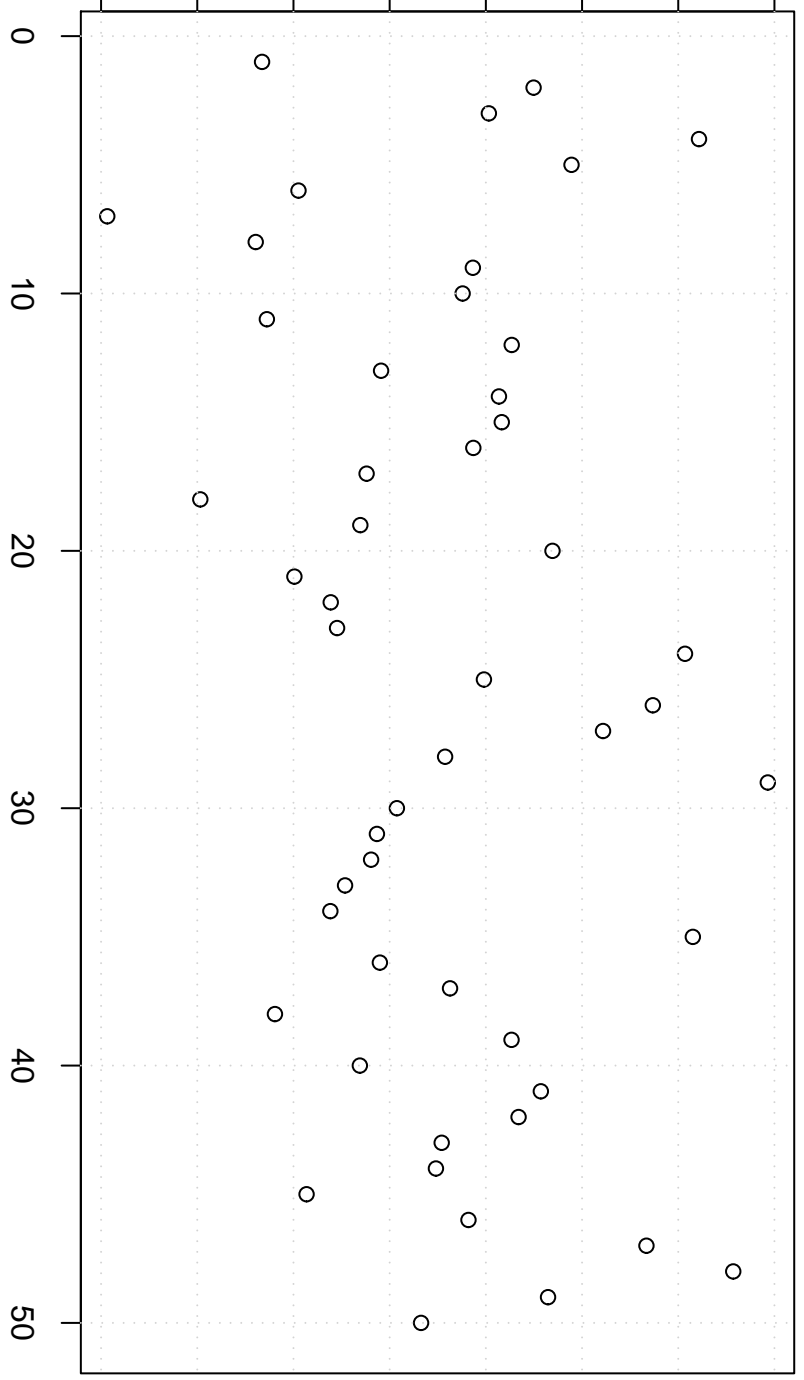

simulated values

11800 12200 12600 13000

Simulation of Mean