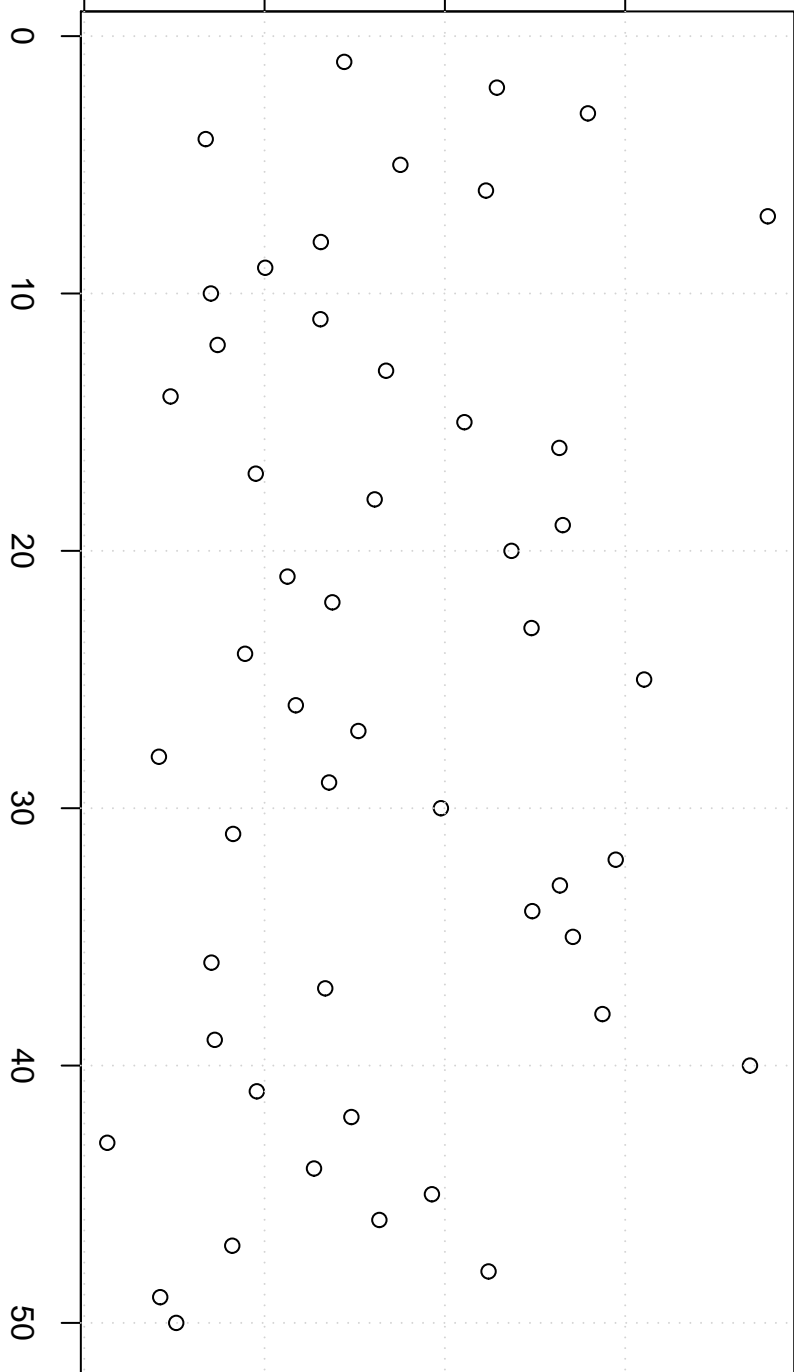

simulated values

24000 25000 26000 27000

Index

Simulation of Mean