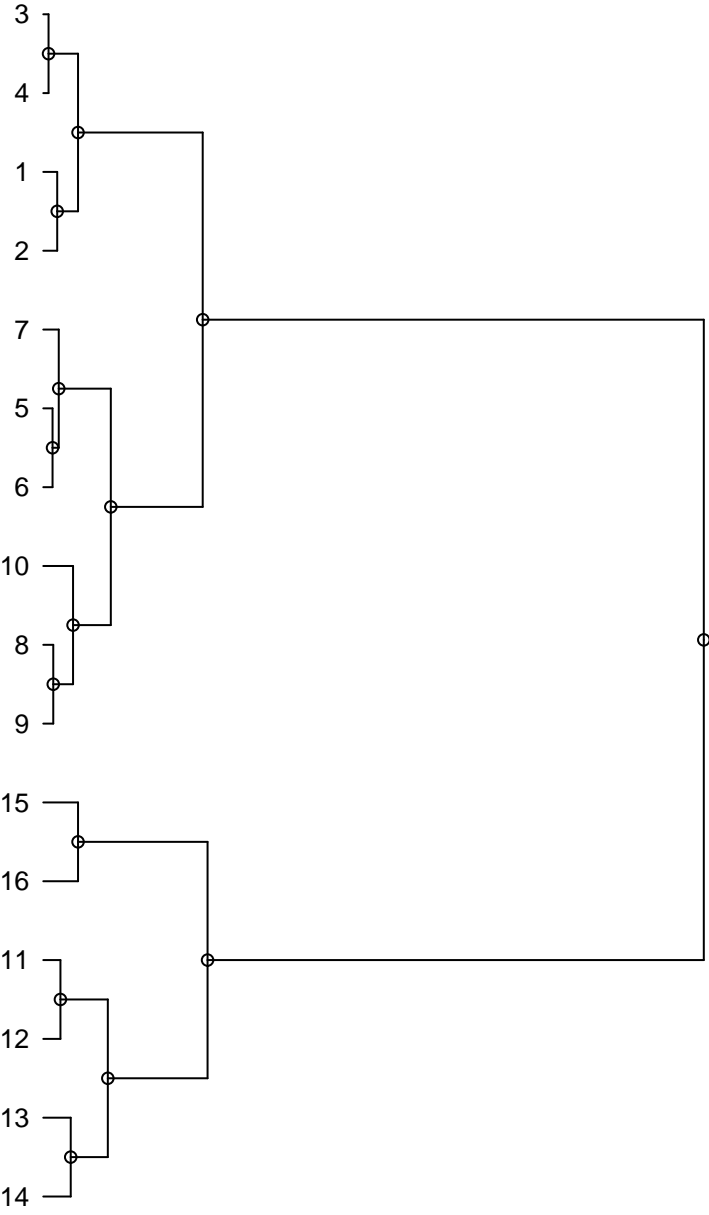

height

0 500 1000 1500

Dendrogram

Method: ward

cases