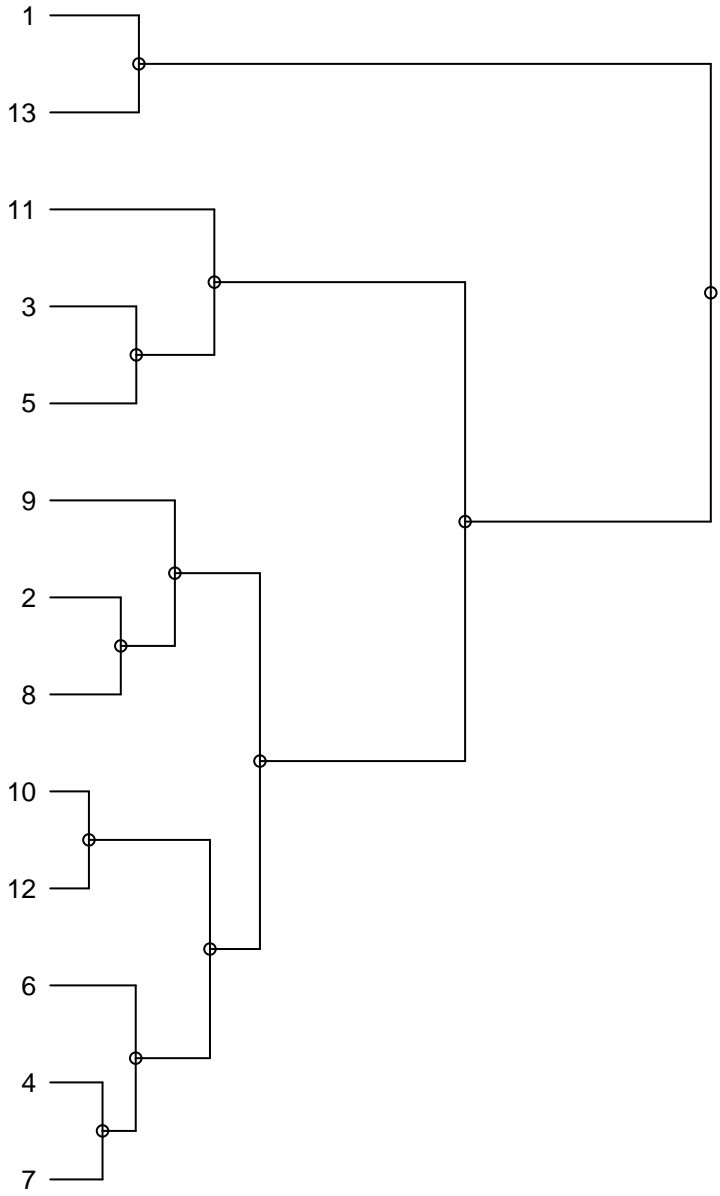

height

0 20 40 60 80 100

Dendrogram

Method: ward
cases