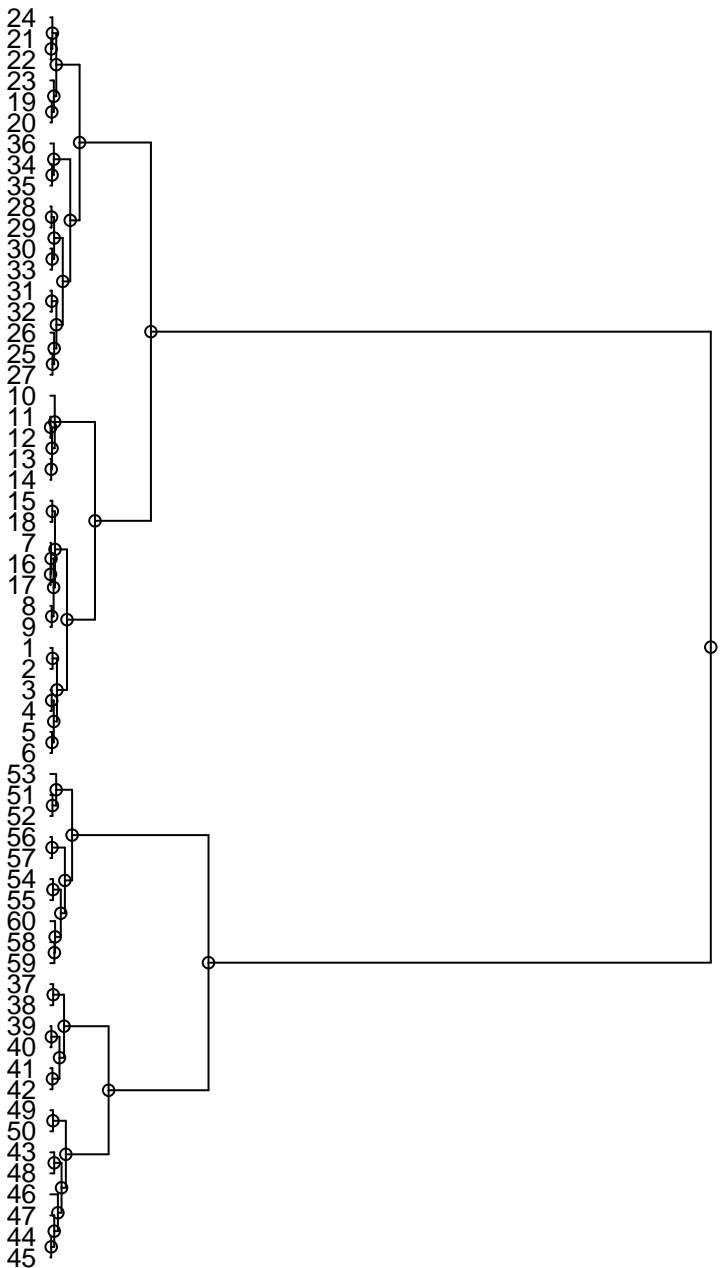

height

0 500 1000 1500

Dendrogram

cases

Method: ward